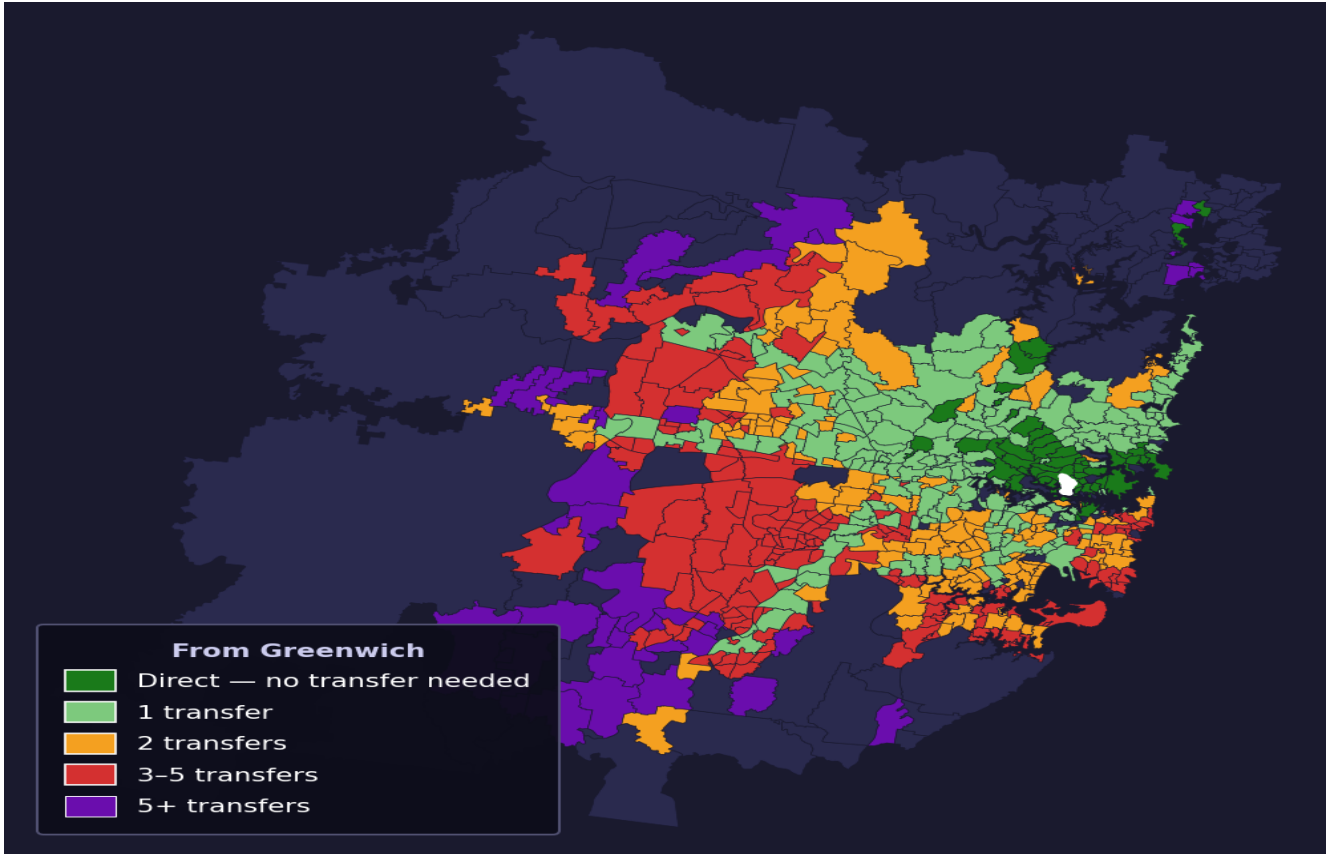

Greenwich

Rank #145 of 781 suburbs

Composite 73 _{/100}	Journey Quality 77 _{/100}	Cost Efficiency 74 _{/100}	Connectivity 66 _{/100}
---	---	---	--

Direct (0 transfers)	61 of 781
1 transfer	201 of 781
2 transfers	166 of 781
3-5 transfers	184 of 781
5+ transfers	168 of 781

Destination	Time	Single Trip	Weekly
Sydney CBD	49 min	\$4.17	\$41.70/wk
Parramatta	111 min	\$5.68	\$50.00/wk
Sydney Airport	158 min	\$7.07	
Macquarie Park	33 min	\$4.03	\$40.30/wk
Olympic Park	86 min	\$4.34	\$43.40/wk