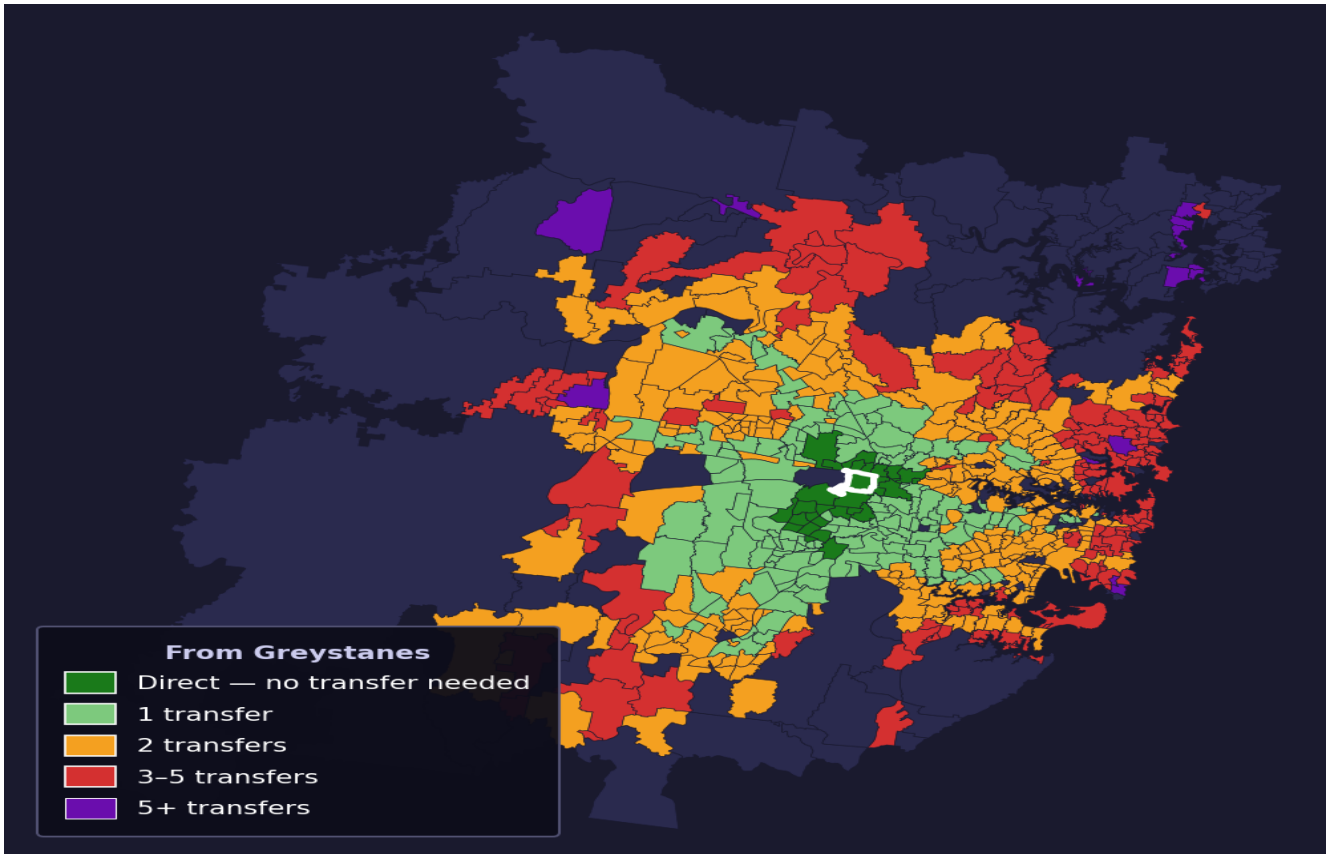

# Greystanes

Rank #414 of 781 suburbs

<b>Composite</b> <b>61</b> /100	<b>Journey Quality</b> <b>41</b> /100	<b>Cost Efficiency</b> <b>92</b> /100	<b>Connectivity</b> <b>64</b> /100
------------------------------------	--	--	---------------------------------------

<b>Direct (0 transfers)</b>	<b>30 of 781</b>
<b>1 transfer</b>	<b>152 of 781</b>
<b>2 transfers</b>	<b>285 of 781</b>
<b>3-5 transfers</b>	<b>172 of 781</b>
<b>5+ transfers</b>	<b>141 of 781</b>

Destination	Time	Single Trip	Weekly
Sydney CBD	115 min	\$6.61	\$50.00/wk
Parramatta	30 min	\$3.14	\$31.40/wk
Sydney Airport	160 min	\$6.90	
Macquarie Park	86 min	\$5.47	\$50.00/wk
Olympic Park	140 min	\$7.75	\$50.00/wk