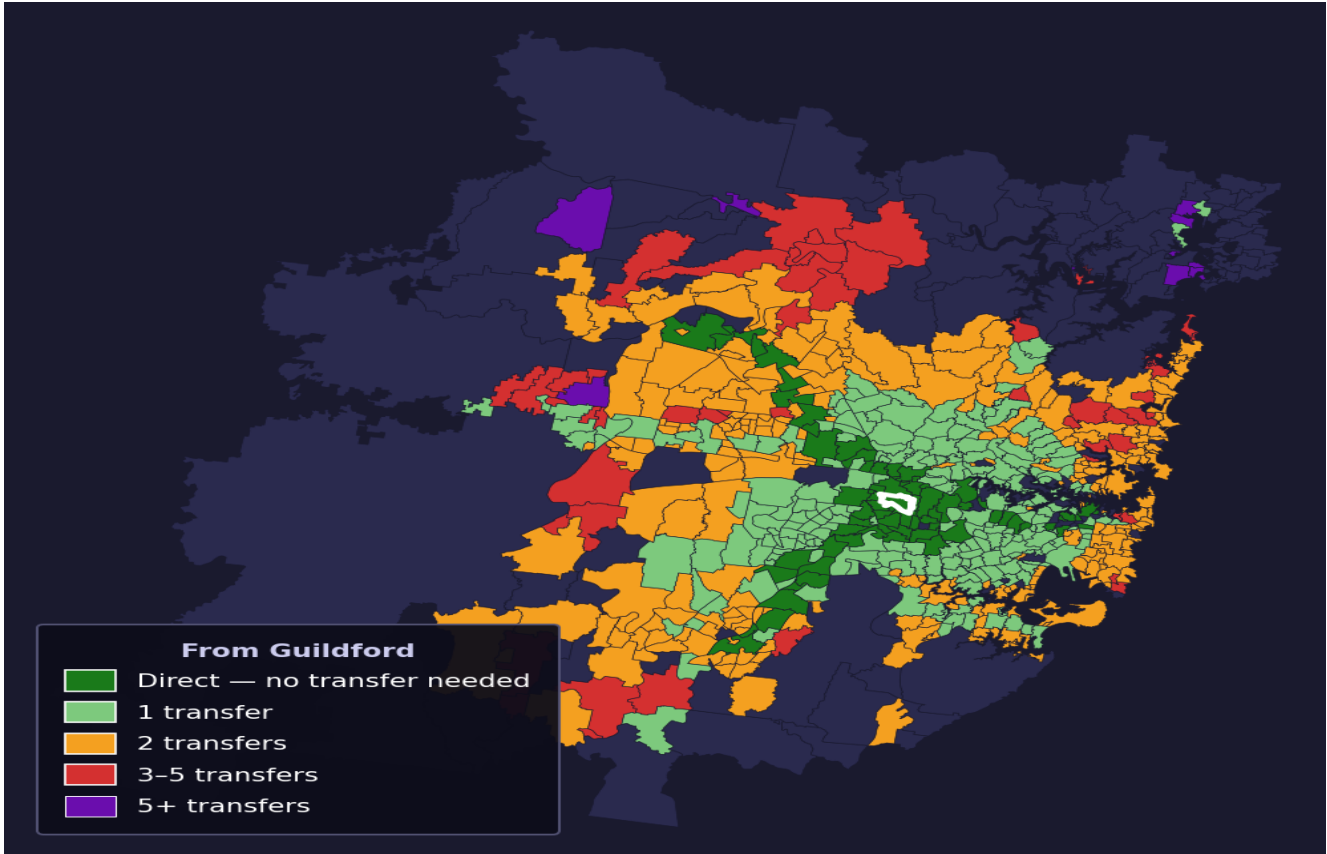

Guildford

Rank #150 of 781 suburbs

Composite 73 _{/100}	Journey Quality 62 _{/100}	Cost Efficiency 88 _{/100}	Connectivity 76 _{/100}
---	---	---	--

Direct (0 transfers)	76 of 781
1 transfer	245 of 781
2 transfers	272 of 781
3-5 transfers	53 of 781
5+ transfers	134 of 781

Destination	Time	Single Trip	Weekly
Sydney CBD	76 min	\$4.03	\$40.30/wk
Parramatta	25 min	\$3.14	\$31.40/wk
Sydney Airport	109 min	\$6.06	
Macquarie Park	76 min	\$5.17	\$50.00/wk
Olympic Park	87 min	\$5.79	\$49.48/wk