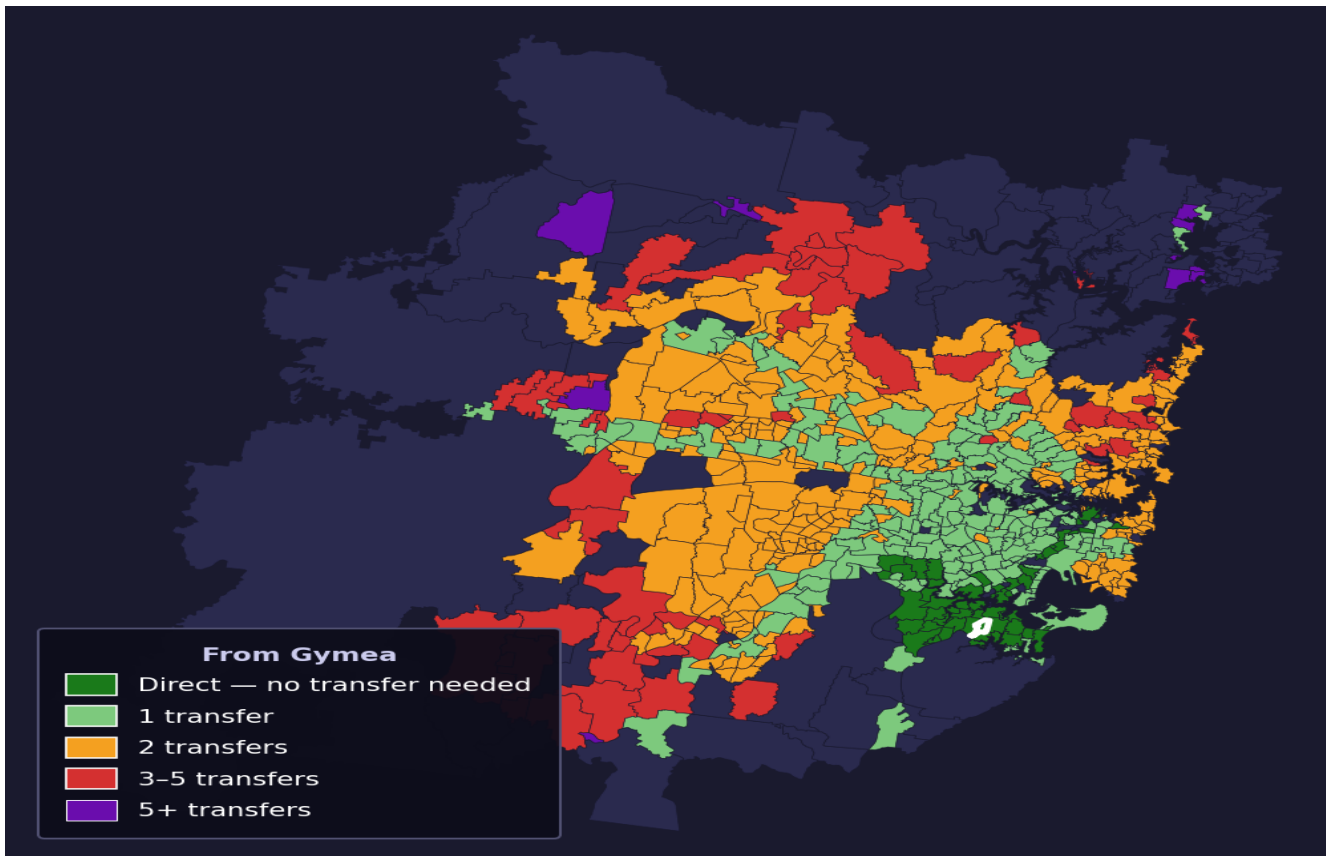

Gymea

Rank #175 of 781 suburbs

Composite 72 _{/100}	Journey Quality 62 _{/100}	Cost Efficiency 88 _{/100}	Connectivity 74 _{/100}
---	---	---	--

Transfers	Count
Direct (0 transfers)	56 of 781
1 transfer	233 of 781
2 transfers	289 of 781
3-5 transfers	67 of 781
5+ transfers	135 of 781

Destination	Time	Single Trip	Weekly
Sydney CBD	76 min	\$4.19	\$41.85/wk
Parramatta	128 min	\$6.37	\$50.00/wk
Sydney Airport	89 min	\$4.91	
Macquarie Park	135 min	\$6.37	\$50.00/wk
Olympic Park	137 min	\$7.64	\$50.00/wk