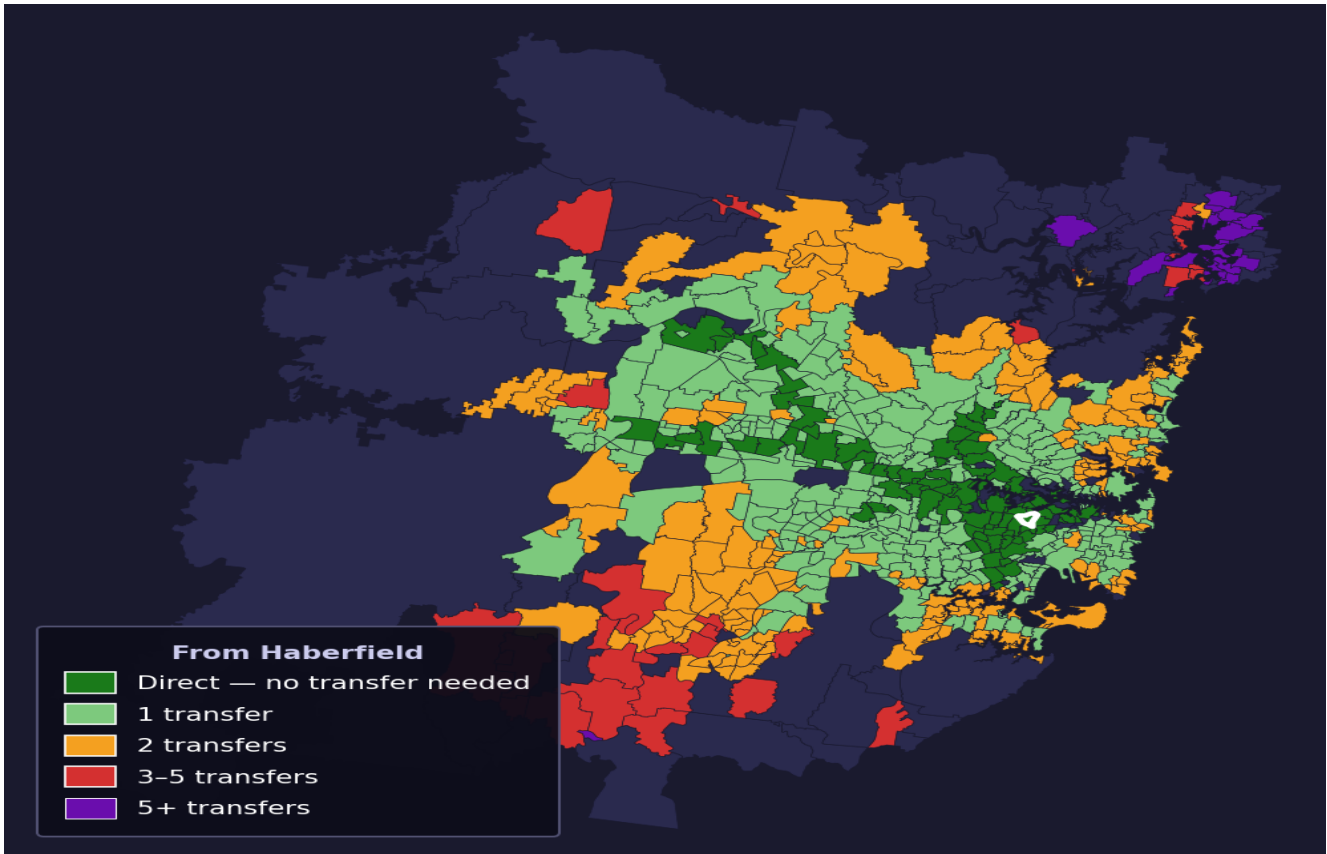

Haberfield

Rank #27 of 781 suburbs

Composite 79 _{/100}	Journey Quality 84 _{/100}	Cost Efficiency 65 _{/100}	Connectivity 84 _{/100}
---	---	---	--

Direct (0 transfers)	108 of 781
1 transfer	318 of 781
2 transfers	196 of 781
3-5 transfers	34 of 781
5+ transfers	124 of 781

Destination	Time	Single Trip	Weekly
Sydney CBD	36 min	\$3.85	\$38.52/wk
Parramatta	90 min	\$5.00	\$48.68/wk
Sydney Airport	146 min	\$6.92	
Macquarie Park	86 min	\$5.55	\$49.60/wk
Olympic Park	111 min	\$6.36	\$50.00/wk