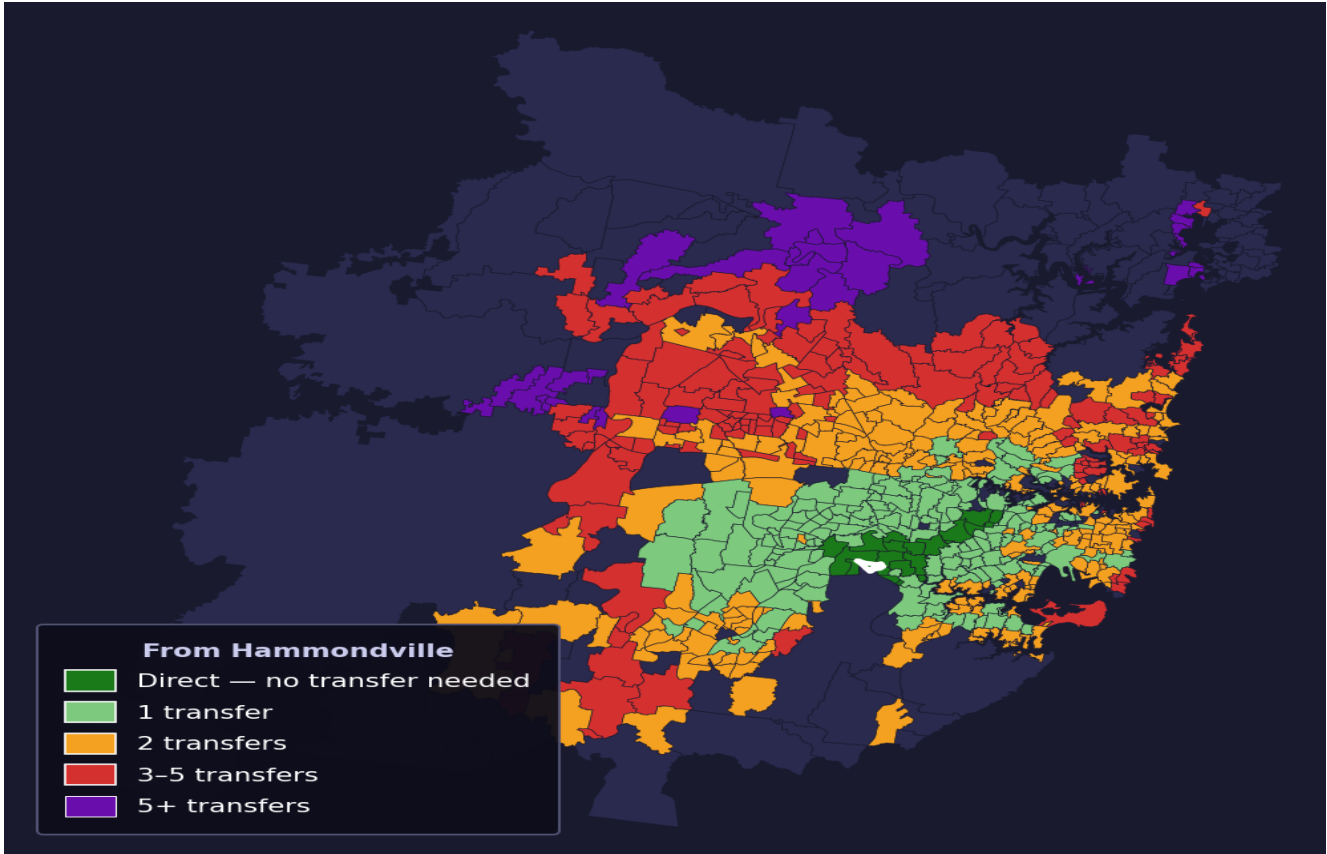

# Hammondville

Rank #315 of 781 suburbs

<b>Composite</b> <b>66</b> /100	<b>Journey Quality</b> <b>53</b> /100	<b>Cost Efficiency</b> <b>92</b> /100	<b>Connectivity</b> <b>64</b> /100
------------------------------------	--	--	---------------------------------------

Direct (0 transfers)	21 of 781
1 transfer	193 of 781
2 transfers	250 of 781
3-5 transfers	157 of 781
5+ transfers	159 of 781

Destination	Time	Single Trip	Weekly
Sydney CBD	93 min	\$4.59	\$42.18/wk
Parramatta	150 min	\$9.43	\$50.00/wk
Sydney Airport	121 min	\$7.14	
Macquarie Park	152 min	\$8.32	\$50.00/wk
Olympic Park	99 min	\$5.88	\$50.00/wk