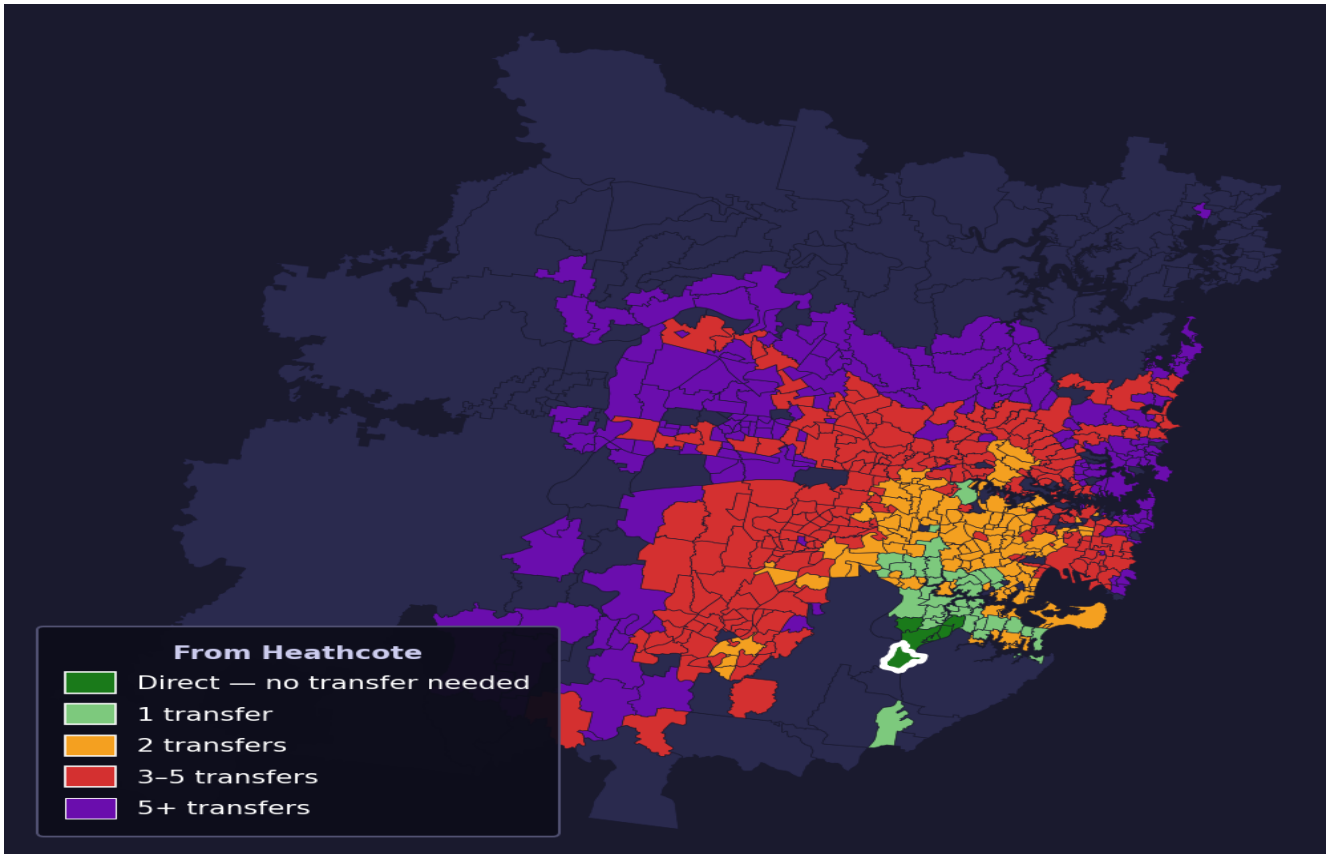

# Heathcote

Rank #627 of 781 suburbs

<b>Composite</b> <b>51</b> /100	<b>Journey Quality</b> <b>35</b> /100	<b>Cost Efficiency</b> <b>95</b> /100	<b>Connectivity</b> <b>38</b> /100
------------------------------------	--	--	---------------------------------------

<b>Direct (0 transfers)</b>	<b>5 of 781</b>
<b>1 transfer</b>	<b>36 of 781</b>
<b>2 transfers</b>	<b>126 of 781</b>
<b>3-5 transfers</b>	<b>259 of 781</b>
<b>5+ transfers</b>	<b>354 of 781</b>

Destination	Time	Single Trip	Weekly
Sydney CBD	126 min	\$6.93	<b>\$47.03/wk</b>
Parramatta	126 min	\$6.42	<b>\$50.00/wk</b>
Sydney Airport	114 min	\$5.59	
Macquarie Park	162 min	\$7.81	<b>\$50.00/wk</b>
Olympic Park	140 min	\$7.64	<b>\$50.00/wk</b>