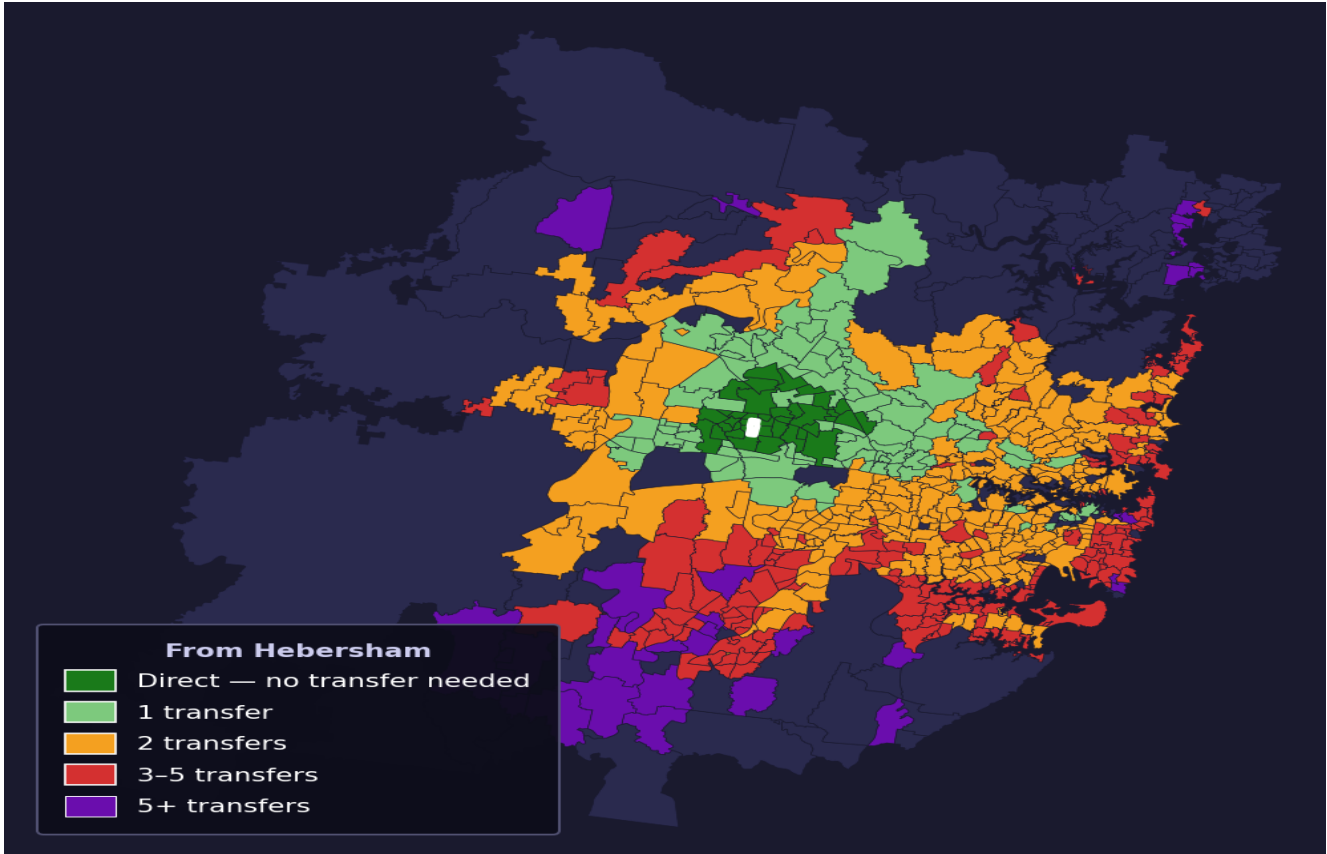

# Hebersham

Rank #602 of 781 suburbs

<b>Composite</b> <b>52</b> <sub>/100</sub>	<b>Journey Quality</b> <b>22</b> <sub>/100</sub>	<b>Cost Efficiency</b> <b>97</b> <sub>/100</sub>	<b>Connectivity</b> <b>60</b> <sub>/100</sub>
---	---	---	--

<b>Direct (0 transfers)</b>	<b>38 of 781</b>
<b>1 transfer</b>	<b>96 of 781</b>
<b>2 transfers</b>	<b>286 of 781</b>
<b>3-5 transfers</b>	<b>198 of 781</b>
<b>5+ transfers</b>	<b>162 of 781</b>

Destination	Time	Single Trip	Weekly
Sydney CBD	149 min	\$6.43	\$50.00/wk
Parramatta	108 min	\$6.13	\$50.00/wk
Sydney Airport	196 min	\$8.52	
Macquarie Park	181 min	\$8.46	\$50.00/wk
Olympic Park	148 min	\$8.57	\$50.00/wk