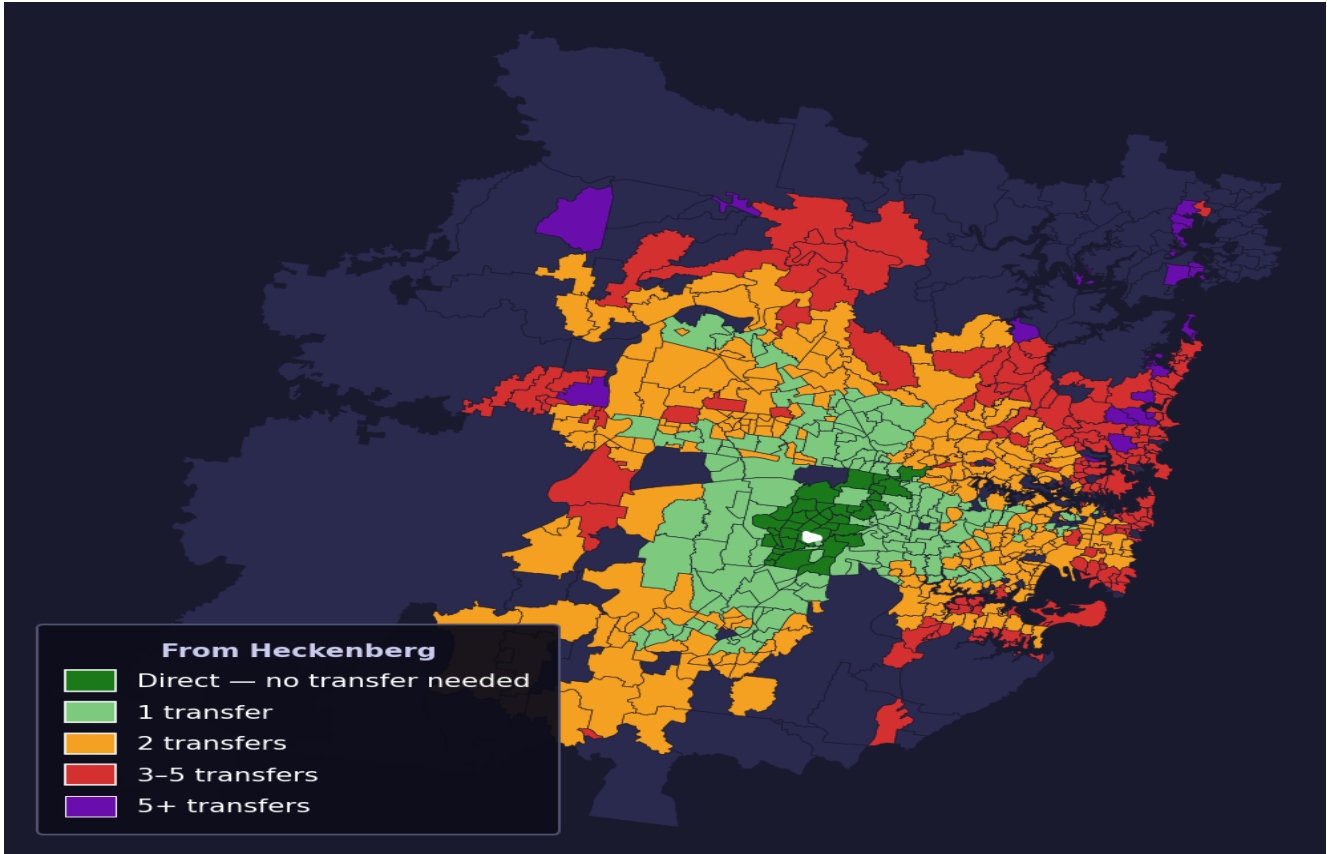

Heckenberg

Rank #578 of 781 suburbs

Composite 53 /100	Journey Quality 21 /100	Cost Efficiency 97 /100	Connectivity 65 /100
------------------------------------	--	--	---------------------------------------

Direct (0 transfers)	42 of 781
1 transfer	148 of 781
2 transfers	280 of 781
3-5 transfers	160 of 781
5+ transfers	150 of 781

Destination	Time	Single Trip	Weekly
Sydney CBD	151 min	\$8.71	\$50.00/wk
Parramatta	69 min	\$4.34	\$43.40/wk
Sydney Airport	207 min	\$10.74	
Macquarie Park	117 min	\$6.37	\$50.00/wk
Olympic Park	129 min	\$6.48	\$50.00/wk