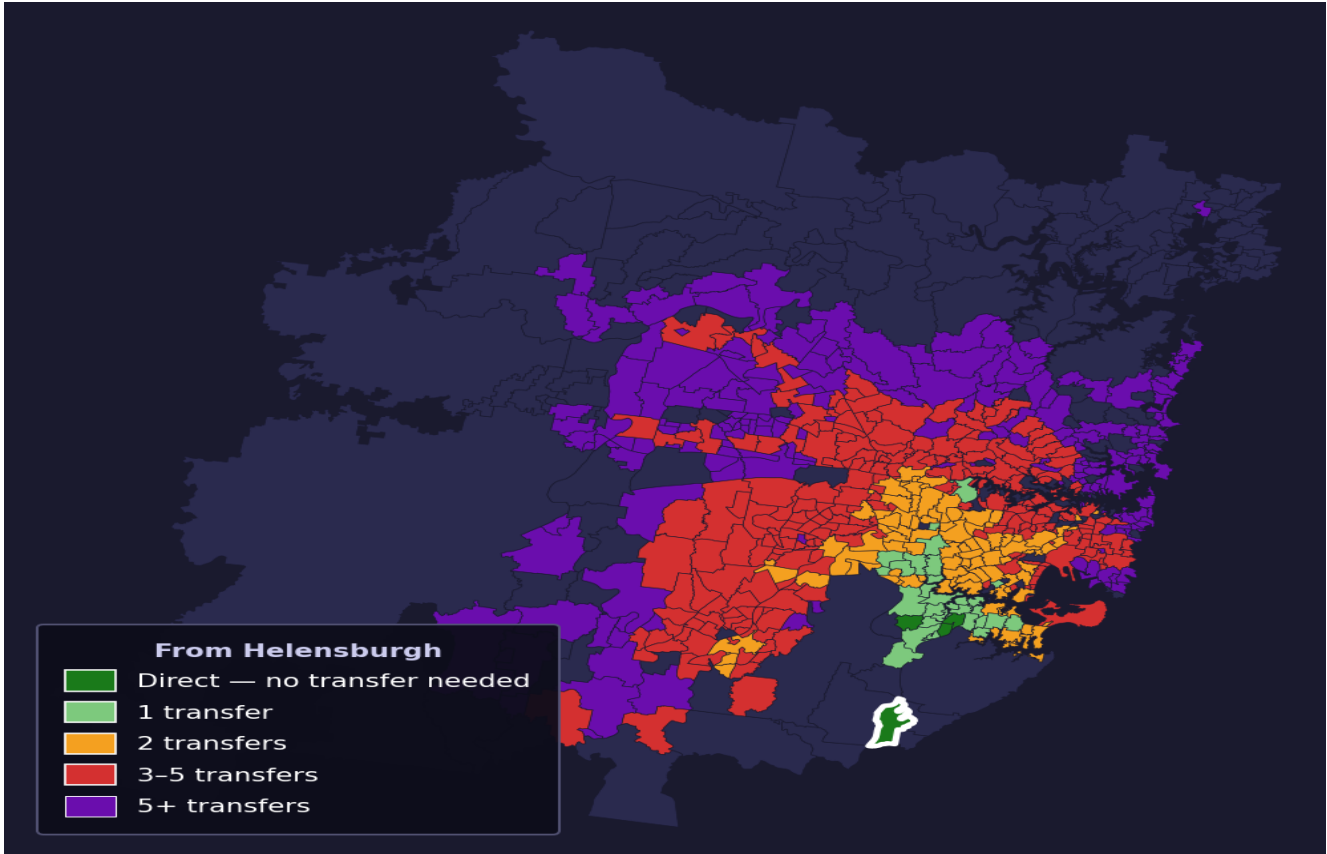

Helensburgh

Rank #661 of 781 suburbs

Composite 49 _{/100}	Journey Quality 34 _{/100}	Cost Efficiency 95 _{/100}	Connectivity 34 _{/100}
---	---	---	--

Direct (0 transfers)	3 of 781
1 transfer	29 of 781
2 transfers	103 of 781
3-5 transfers	260 of 781
5+ transfers	385 of 781

Destination	Time	Single Trip	Weekly
Sydney CBD	127 min	\$5.01	\$48.77/wk
Parramatta	166 min	\$8.11	\$50.00/wk
Sydney Airport	173 min	\$6.87	
Macquarie Park	191 min	\$9.18	\$50.00/wk
Olympic Park	139 min	\$7.64	\$50.00/wk