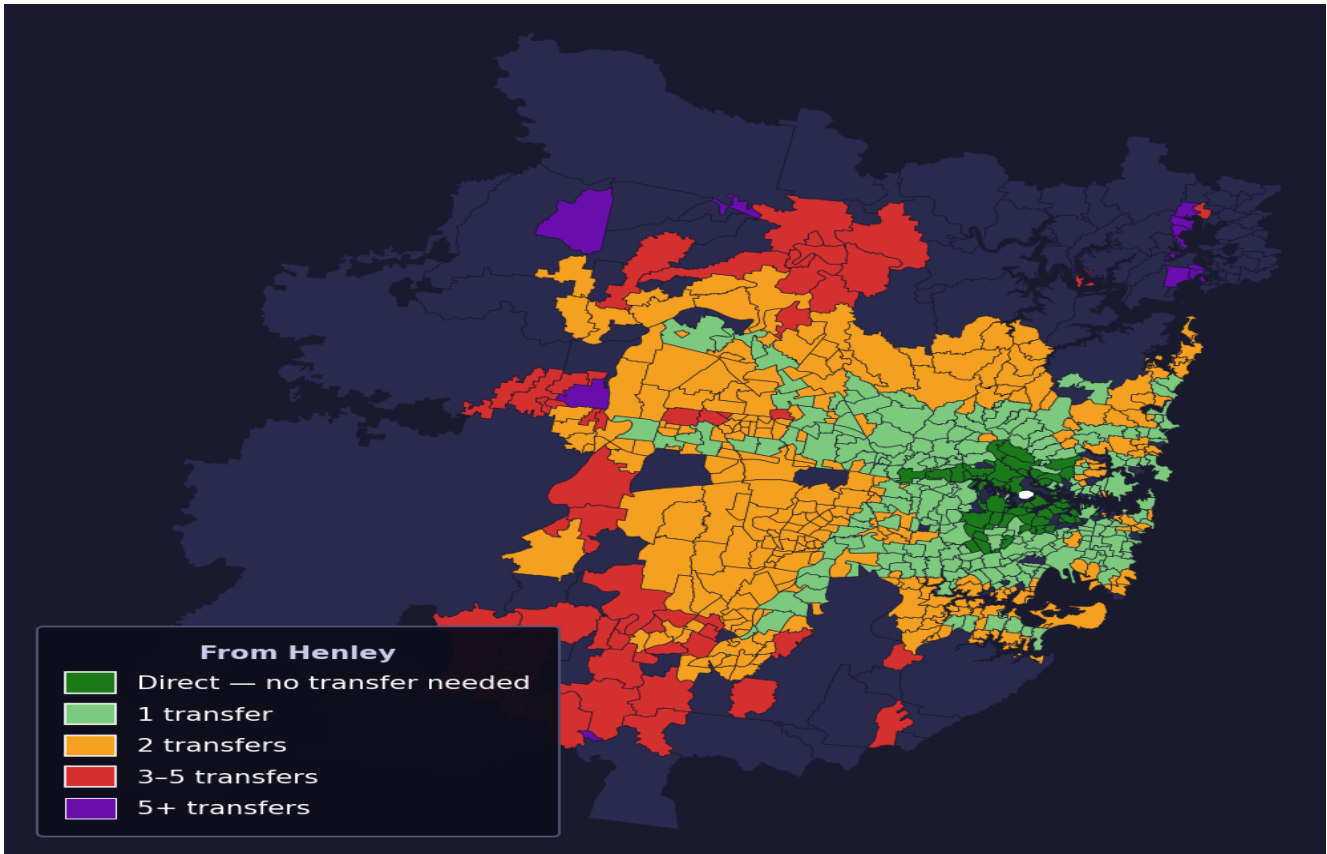

Henley

Rank #100 of 781 suburbs

Composite 75 _{/100}	Journey Quality 87 _{/100}	Cost Efficiency 53 _{/100}	Connectivity 75 _{/100}
---	---	---	--

Direct (0 transfers)	62 of 781
1 transfer	237 of 781
2 transfers	293 of 781
3-5 transfers	54 of 781
5+ transfers	134 of 781

Destination	Time	Single Trip	Weekly
Sydney CBD	31 min	\$4.09	\$40.92/wk
Parramatta	76 min	\$5.08	\$44.80/wk
Sydney Airport	138 min	\$7.18	
Macquarie Park	69 min	\$5.24	\$47.12/wk
Olympic Park	69 min	\$5.54	\$47.12/wk