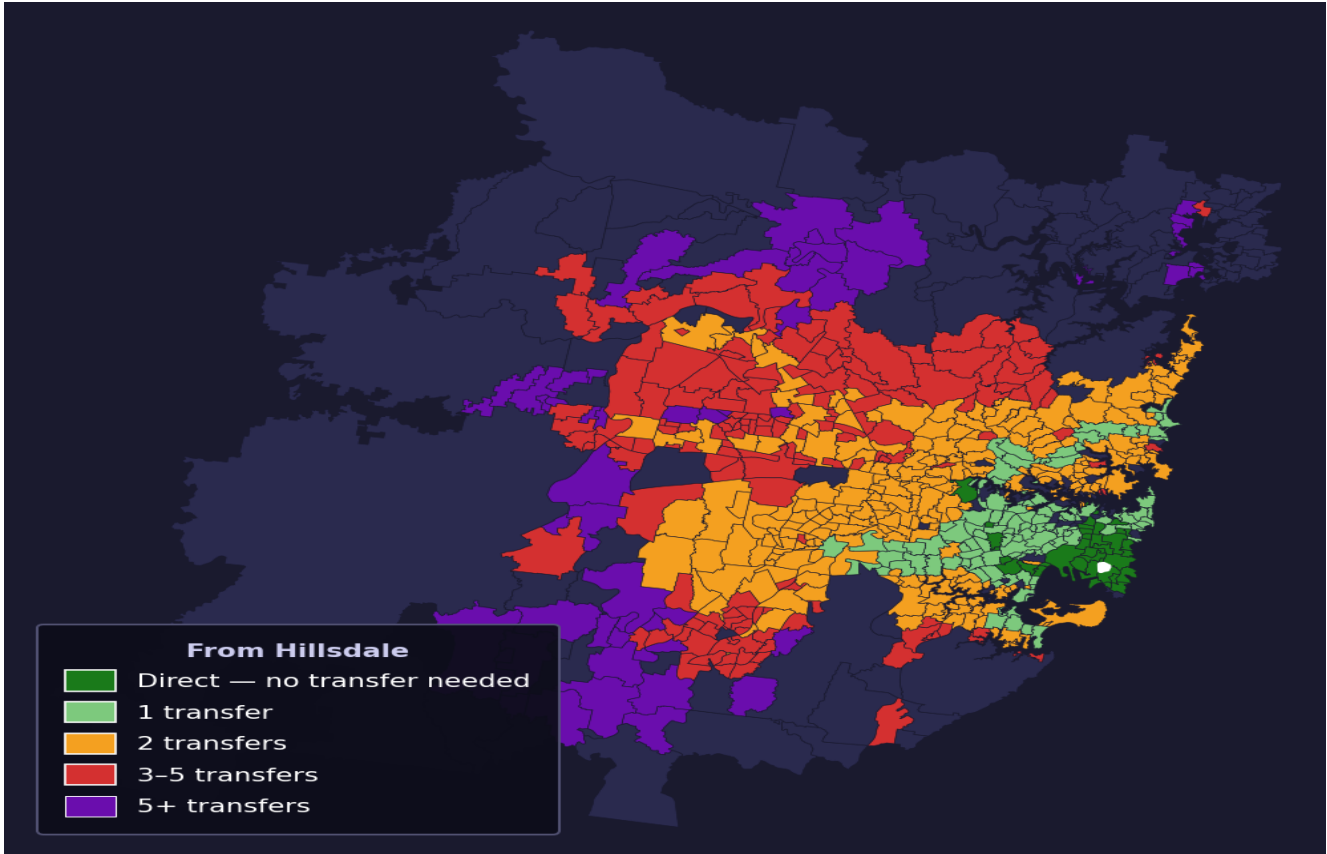

Hillsdale

Rank #219 of 781 suburbs

Composite 70 _{/100}	Journey Quality 71 _{/100}	Cost Efficiency 80 _{/100}	Connectivity 61 _{/100}
---	---	---	--

Transfers	Count
Direct (0 transfers)	39 of 781
1 transfer	126 of 781
2 transfers	263 of 781
3-5 transfers	167 of 781
5+ transfers	185 of 781

Destination	Time	Single Trip	Weekly
Sydney CBD	59 min	\$4.34	\$43.42/wk
Parramatta	153 min	\$8.78	\$50.00/wk
Sydney Airport	63 min	\$3.39	
Macquarie Park	78 min	\$5.79	\$50.00/wk
Olympic Park	156 min	\$10.97	\$50.00/wk