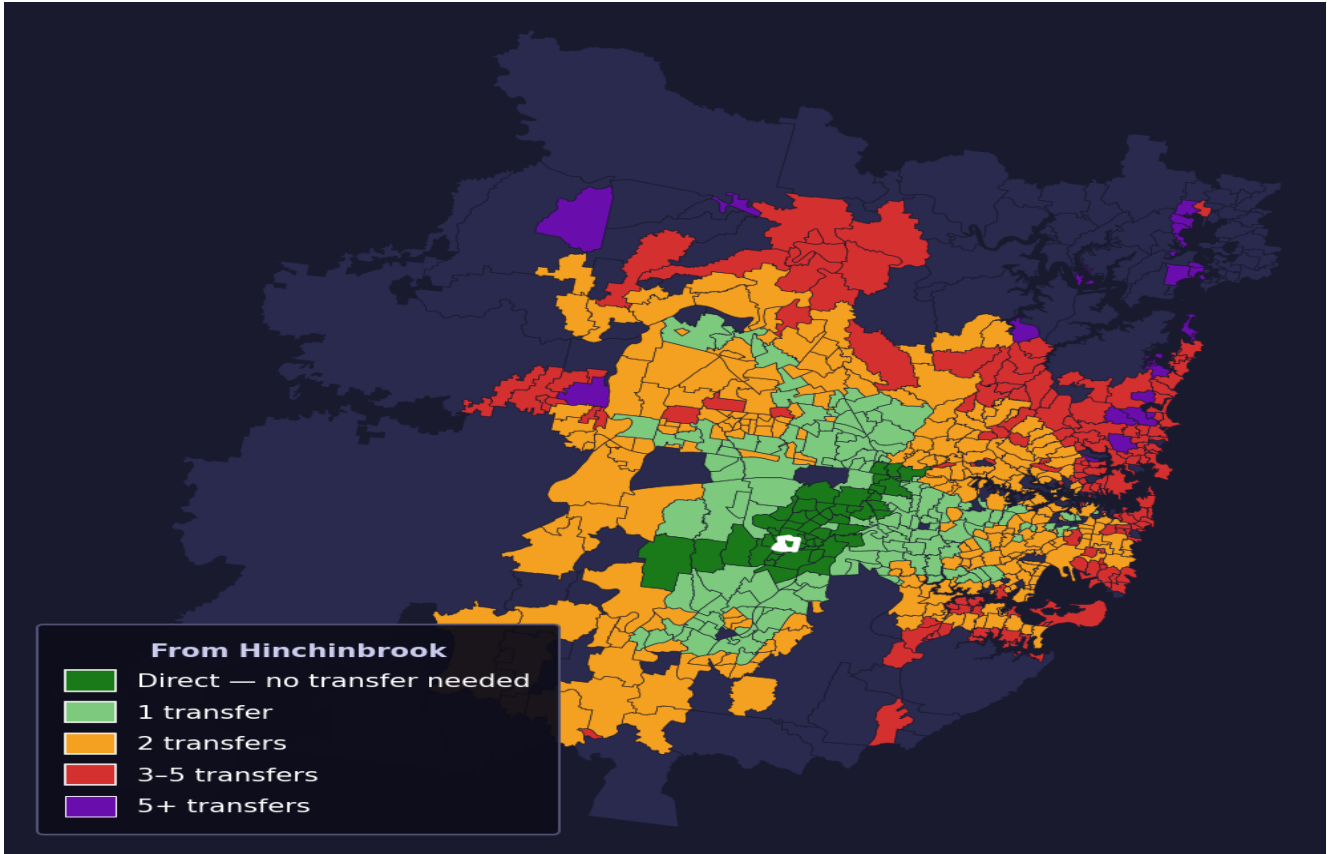

Hinchinbrook

Rank #617 of 781 suburbs

<p>Composite 52/100</p>	<p>Journey Quality 16/100</p>	<p>Cost Efficiency 98/100</p>	<p>Connectivity 66/100</p>
---	---	---	--

Direct (0 transfers)	52 of 781
1 transfer	142 of 781
2 transfers	278 of 781
3-5 transfers	158 of 781
5+ transfers	150 of 781

Destination	Time	Single Trip	Weekly
Sydney CBD	160 min	\$9.54	\$50.00/wk
Parramatta	78 min	\$5.17	\$50.00/wk
Sydney Airport	216 min	\$9.72	
Macquarie Park	126 min	\$7.20	\$50.00/wk
Olympic Park	156 min	\$7.45	\$50.00/wk