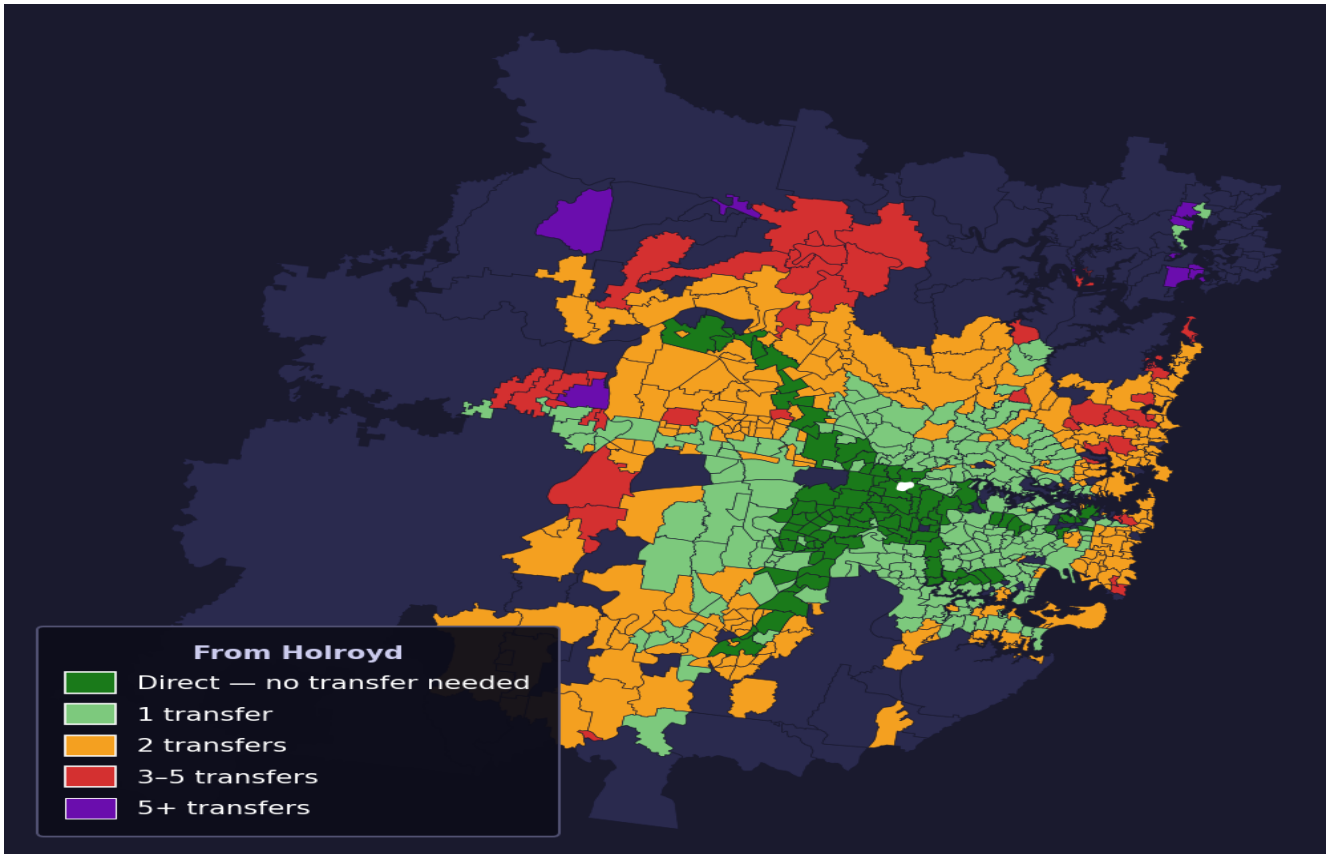

Holroyd

Rank #304 of 781 suburbs

Composite 67 _{/100}	Journey Quality 45 _{/100}	Cost Efficiency 91 _{/100}	Connectivity 79 _{/100}
---	---	---	--

Direct (0 transfers)	104 of 781
1 transfer	244 of 781
2 transfers	253 of 781
3-5 transfers	45 of 781
5+ transfers	134 of 781

Destination	Time	Single Trip	Weekly
Sydney CBD	108 min	\$5.35	\$50.00/wk
Parramatta	87 min	\$5.20	\$44.05/wk
Sydney Airport	142 min	\$7.38	
Macquarie Park	165 min	\$8.16	\$50.00/wk
Olympic Park	108 min	\$6.49	\$50.00/wk