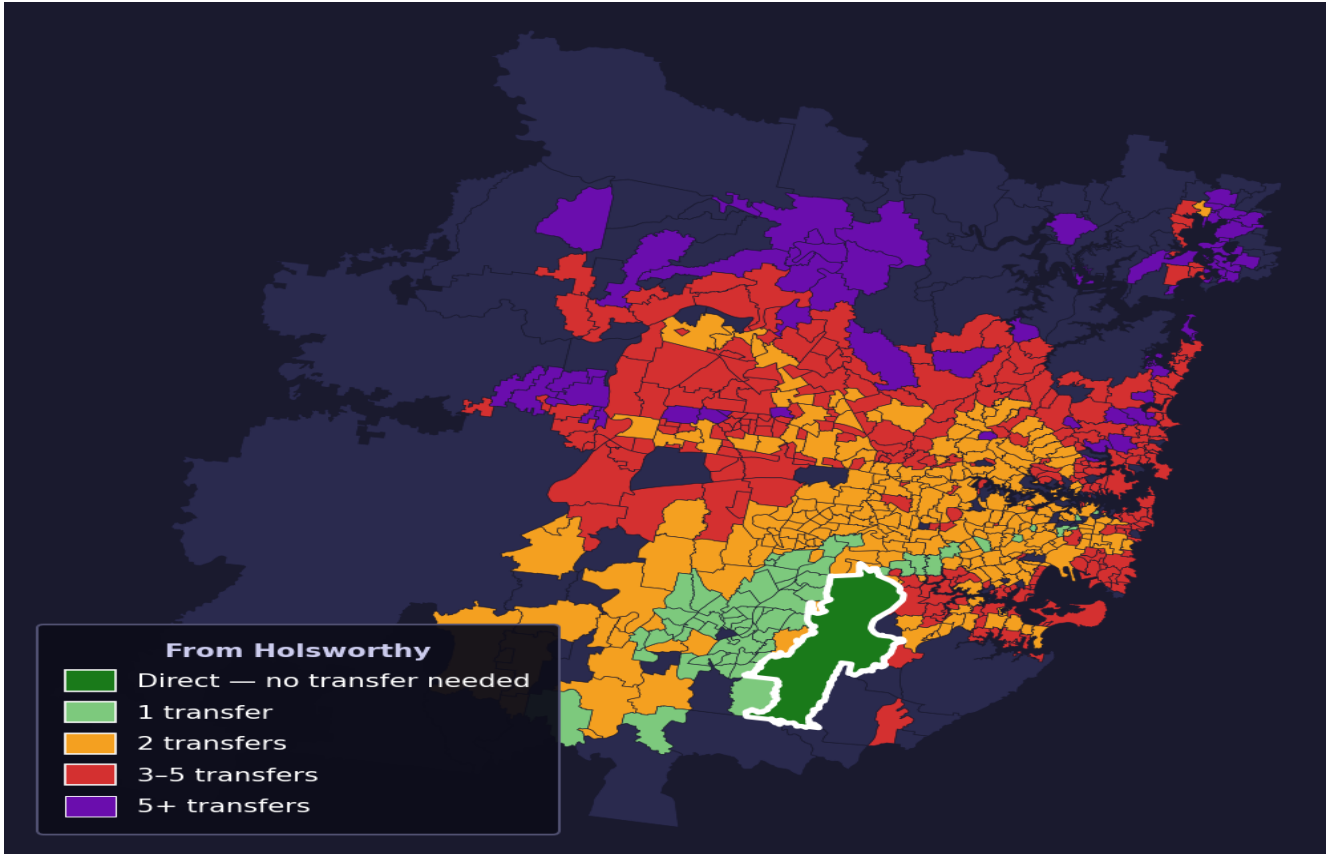

Holsworthy

Rank #515 of 781 suburbs

Composite 56 /100	Journey Quality 36 /100	Cost Efficiency 94 /100	Connectivity 54 /100
------------------------------------	--	--	---------------------------------------

Direct (0 transfers)	0 of 781
1 transfer	63 of 781
2 transfers	265 of 781
3-5 transfers	285 of 781
5+ transfers	167 of 781

Destination	Time	Single Trip	Weekly
Sydney CBD	124 min	\$5.46	\$48.48/wk
Parramatta	167 min	\$7.58	\$50.00/wk
Sydney Airport	165 min	\$7.00	
Macquarie Park	181 min	\$8.34	\$50.00/wk
Olympic Park	128 min	\$6.91	\$50.00/wk