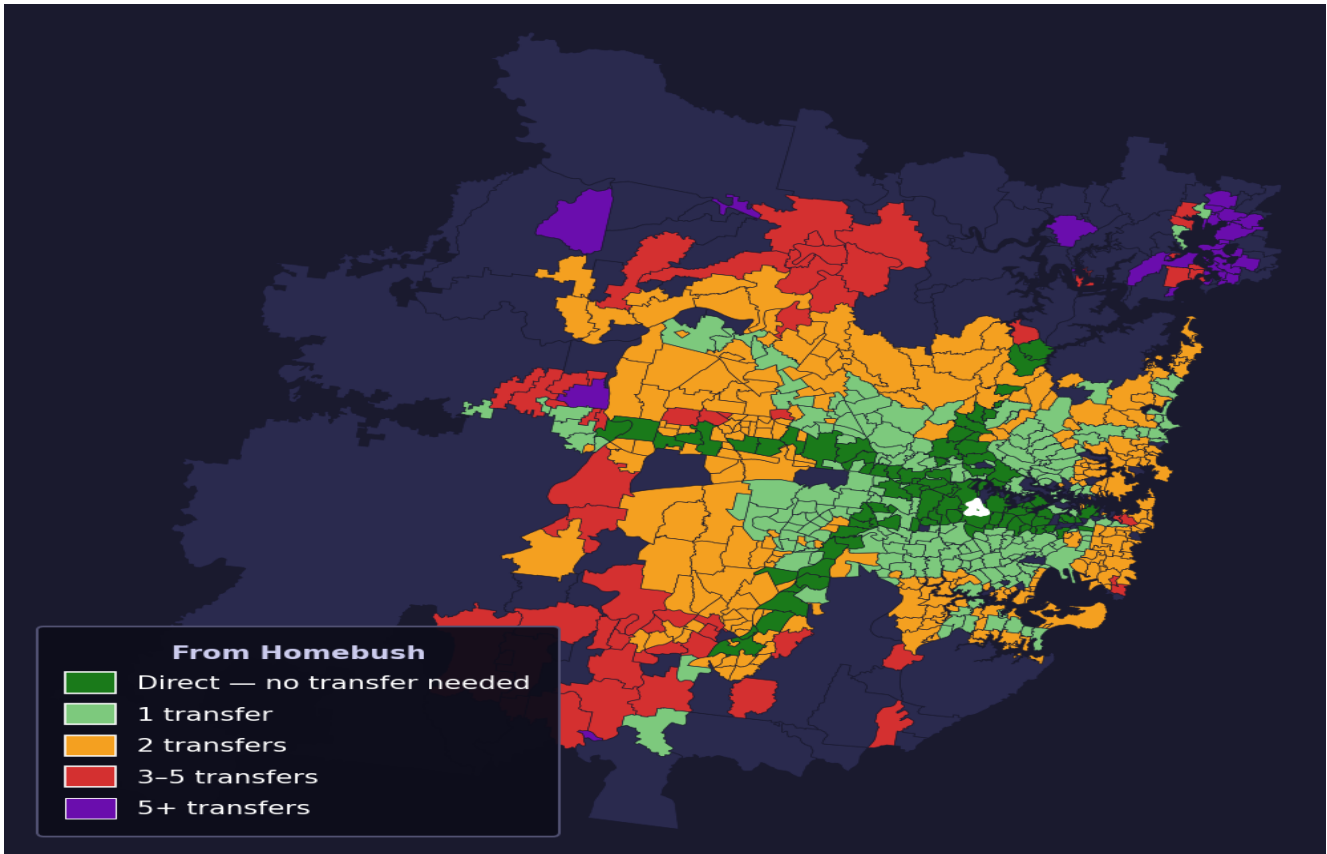

# Homebush

Rank #142 of 781 suburbs

<b>Composite</b> <b>73</b> <sub>/100</sub>	<b>Journey Quality</b> <b>64</b> <sub>/100</sub>	<b>Cost Efficiency</b> <b>84</b> <sub>/100</sub>	<b>Connectivity</b> <b>78</b> <sub>/100</sub>
---	---	---	--

Direct (0 transfers)	100 of 781
1 transfer	215 of 781
2 transfers	276 of 781
3-5 transfers	62 of 781
5+ transfers	127 of 781

Destination	Time	Single Trip	Weekly
Sydney CBD	73 min	\$4.83	\$46.12/wk
Parramatta	76 min	\$5.07	\$46.12/wk
Sydney Airport	131 min	\$6.16	
Macquarie Park	94 min	\$5.70	\$50.00/wk
Olympic Park	14 min	\$2.59	\$25.87/wk