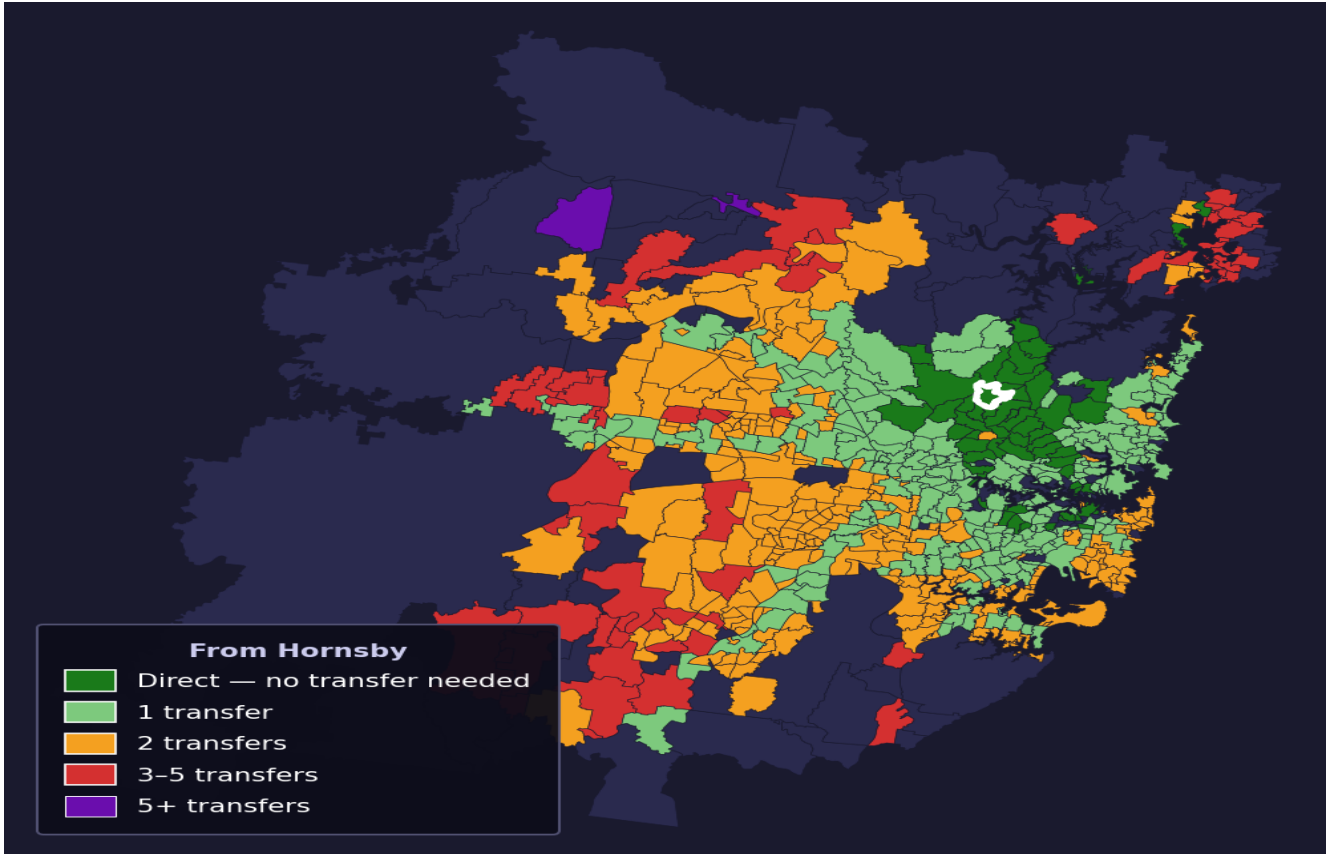

# Hornsby

Rank #105 of 781 suburbs

<b>Composite</b> <b>75</b> <sub>/100</sub>	<b>Journey Quality</b> <b>67</b> <sub>/100</sub>	<b>Cost Efficiency</b> <b>84</b> <sub>/100</sub>	<b>Connectivity</b> <b>79</b> <sub>/100</sub>
---	---	---	--

<b>Direct (0 transfers)</b>	<b>62 of 781</b>
<b>1 transfer</b>	<b>263 of 781</b>
<b>2 transfers</b>	<b>287 of 781</b>
<b>3-5 transfers</b>	<b>66 of 781</b>
<b>5+ transfers</b>	<b>102 of 781</b>

Destination	Time	Single Trip	Weekly
Sydney CBD	67 min	\$4.22	<b>\$42.16/wk</b>
Parramatta	125 min	\$6.25	<b>\$50.00/wk</b>
Sydney Airport	123 min	\$6.25	
Macquarie Park	73 min	\$5.25	<b>\$50.00/wk</b>
Olympic Park	145 min	\$10.02	<b>\$50.00/wk</b>