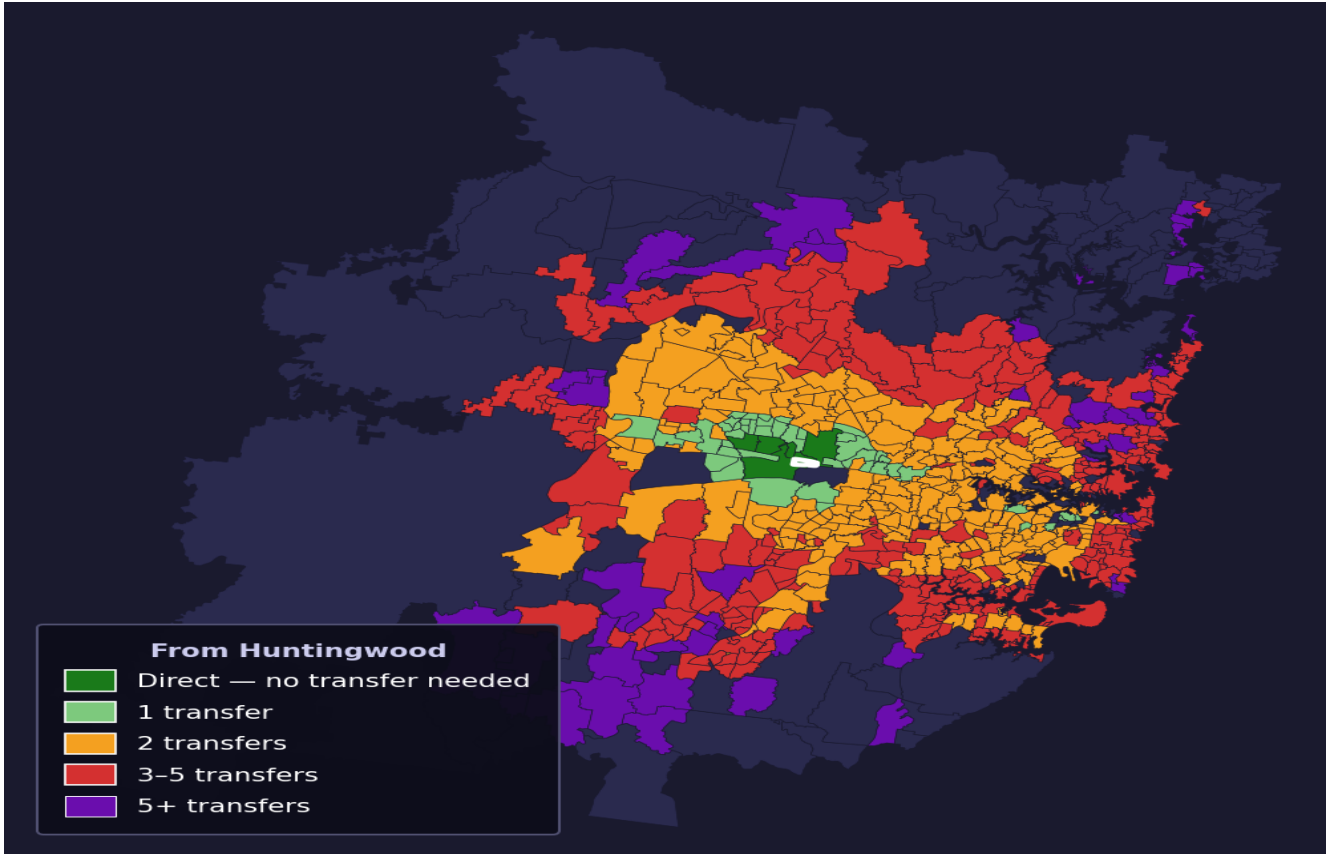

Huntingwood

Rank #552 of 781 suburbs

Composite 54 /100	Journey Quality 34 /100	Cost Efficiency 94 /100	Connectivity 51 /100
------------------------------------	--	--	---------------------------------------

Direct (0 transfers)	6 of 781
1 transfer	47 of 781
2 transfers	259 of 781
3-5 transfers	280 of 781
5+ transfers	188 of 781

Destination	Time	Single Trip	Weekly
Sydney CBD	127 min	\$7.51	\$50.00/wk
Parramatta	80 min	\$5.17	\$50.00/wk
Sydney Airport	187 min	\$8.26	
Macquarie Park	80 min	\$5.17	\$50.00/wk
Olympic Park	144 min	\$7.45	\$50.00/wk