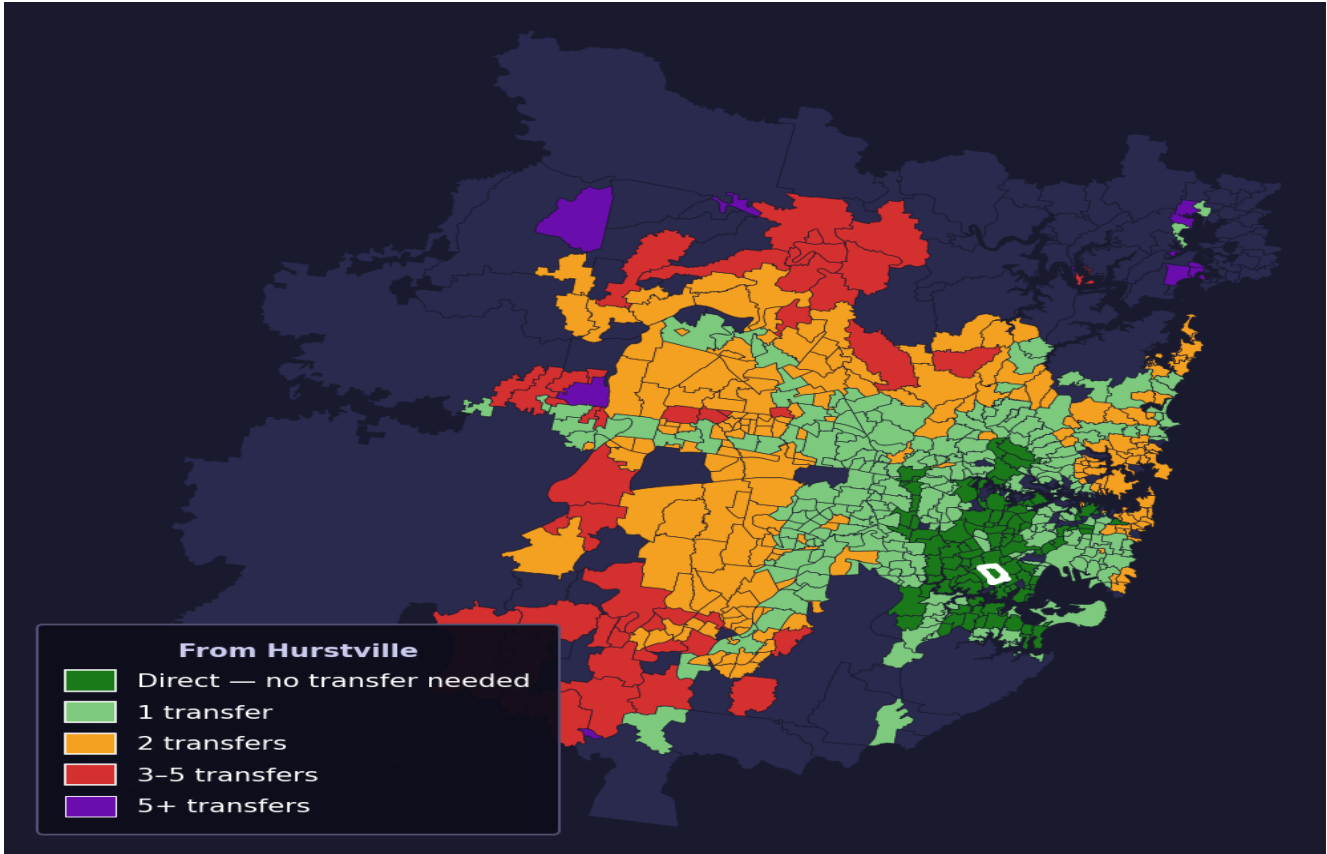

Hurstville

Rank #296 of 781 suburbs

Composite 67 _{/100}	Journey Quality 45 _{/100}	Cost Efficiency 91 _{/100}	Connectivity 80 _{/100}
---	---	---	--

Direct (0 transfers)	107 of 781
1 transfer	275 of 781
2 transfers	214 of 781
3-5 transfers	49 of 781
5+ transfers	135 of 781

Destination	Time	Single Trip	Weekly
Sydney CBD	108 min	\$5.98	\$50.00/wk
Parramatta	164 min	\$9.05	\$50.00/wk
Sydney Airport	76 min	\$4.29	
Macquarie Park	124 min	\$7.20	\$50.00/wk
Olympic Park	105 min	\$5.98	\$50.00/wk