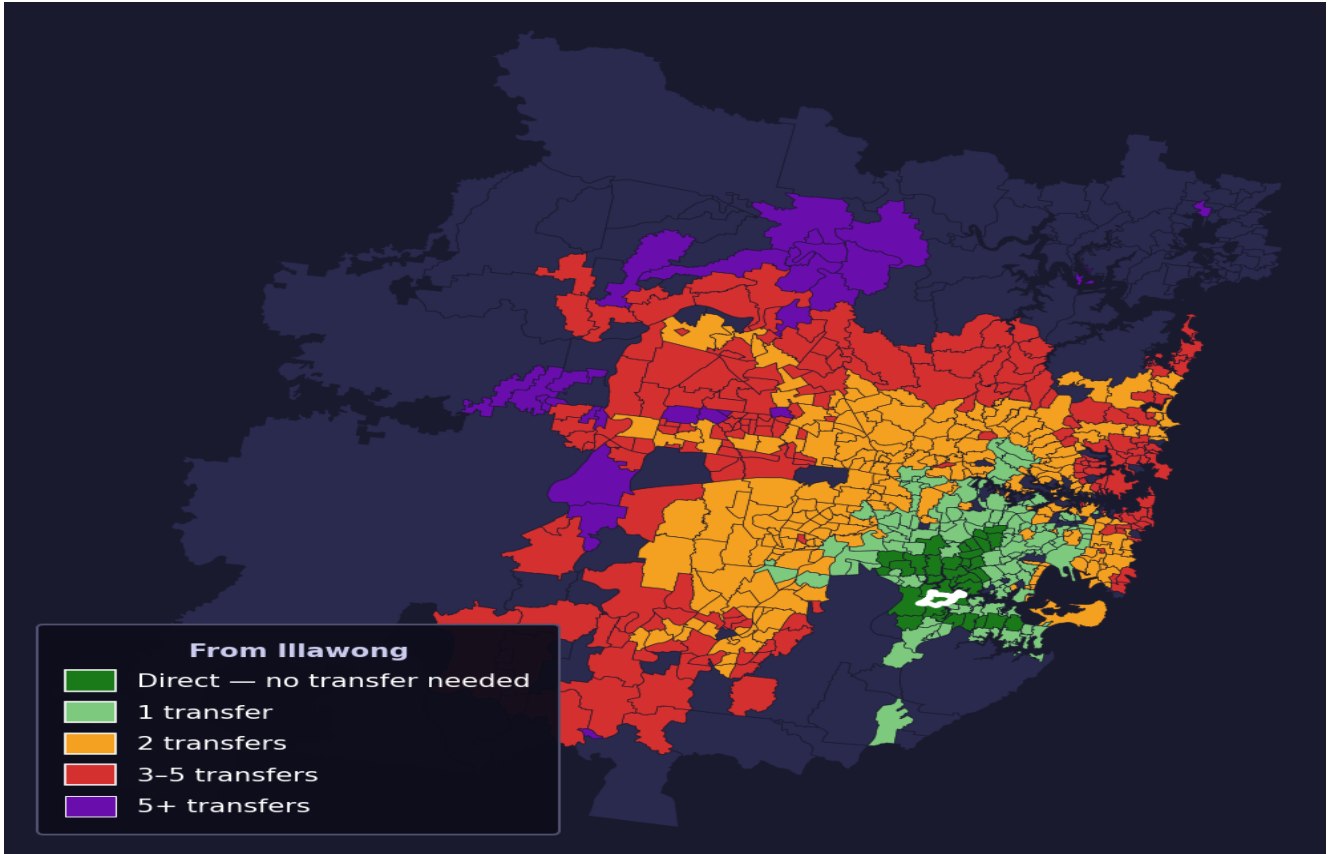

Illawong

Rank #376 of 781 suburbs

Composite 63 /100	Journey Quality 50 /100	Cost Efficiency 89 /100	Connectivity 60 /100
------------------------------------	--	--	---------------------------------------

Direct (0 transfers)	34 of 781
1 transfer	130 of 781
2 transfers	247 of 781
3-5 transfers	204 of 781
5+ transfers	165 of 781

Destination	Time	Single Trip	Weekly
Sydney CBD	97 min	\$5.17	\$50.00/wk
Parramatta	140 min	\$9.23	\$50.00/wk
Sydney Airport	83 min	\$5.17	
Macquarie Park	157 min	\$7.20	\$50.00/wk
Olympic Park	138 min	\$7.42	\$49.95/wk