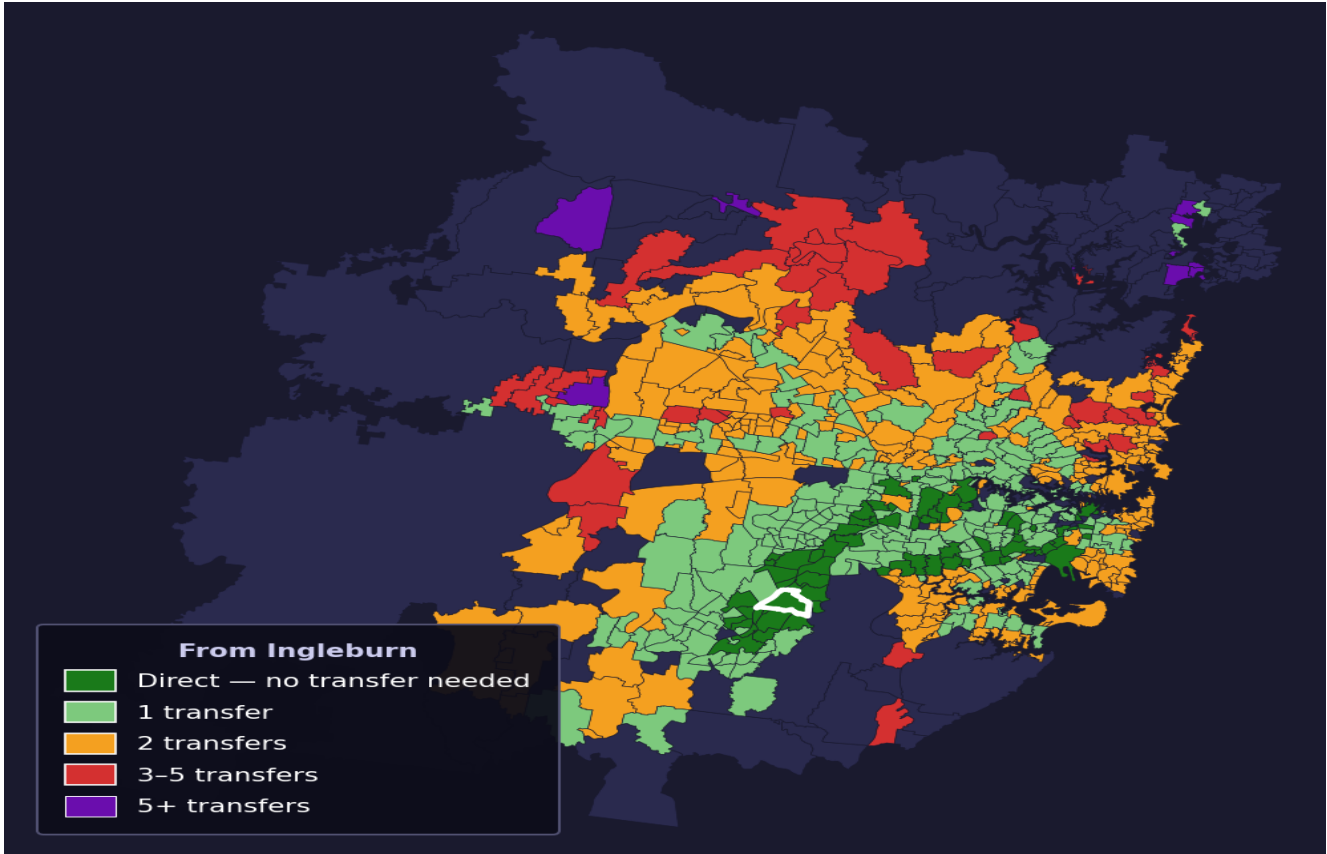

Ingleburn

Rank #402 of 781 suburbs

Composite 62 /100	Journey Quality 33 /100	Cost Efficiency 95 /100	Connectivity 76 /100
------------------------------------	--	--	---------------------------------------

Direct (0 transfers)	70 of 781
1 transfer	252 of 781
2 transfers	277 of 781
3-5 transfers	47 of 781
5+ transfers	134 of 781

Destination	Time	Single Trip	Weekly
Sydney CBD	128 min	\$5.88	\$48.06/wk
Parramatta	140 min	\$7.05	\$50.00/wk
Sydney Airport	148 min	\$6.97	
Macquarie Park	166 min	\$7.78	\$50.00/wk
Olympic Park	127 min	\$6.84	\$50.00/wk