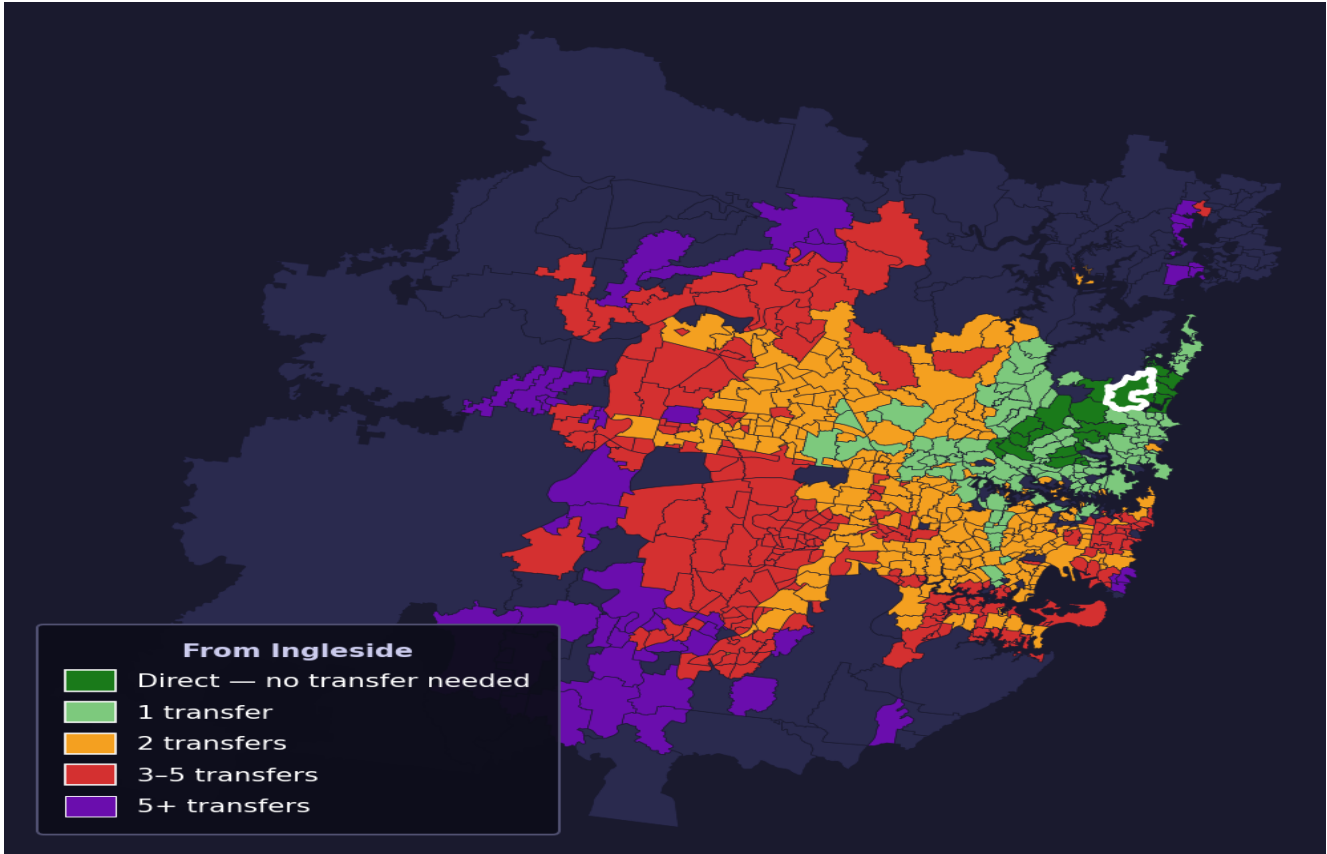

Ingleside

Rank #365 of 781 suburbs

Composite 64 /100	Journey Quality 53 /100	Cost Efficiency 89 /100	Connectivity 58 /100
------------------------------------	--	--	---------------------------------------

Direct (0 transfers)	22 of 781
1 transfer	117 of 781
2 transfers	243 of 781
3-5 transfers	217 of 781
5+ transfers	181 of 781

Destination	Time	Single Trip	Weekly
Sydney CBD	92 min	\$5.59	\$47.10/wk
Parramatta	173 min	\$9.36	\$50.00/wk
Sydney Airport	163 min	\$7.04	
Macquarie Park	115 min	\$6.71	\$50.00/wk
Olympic Park	171 min	\$12.70	\$50.00/wk