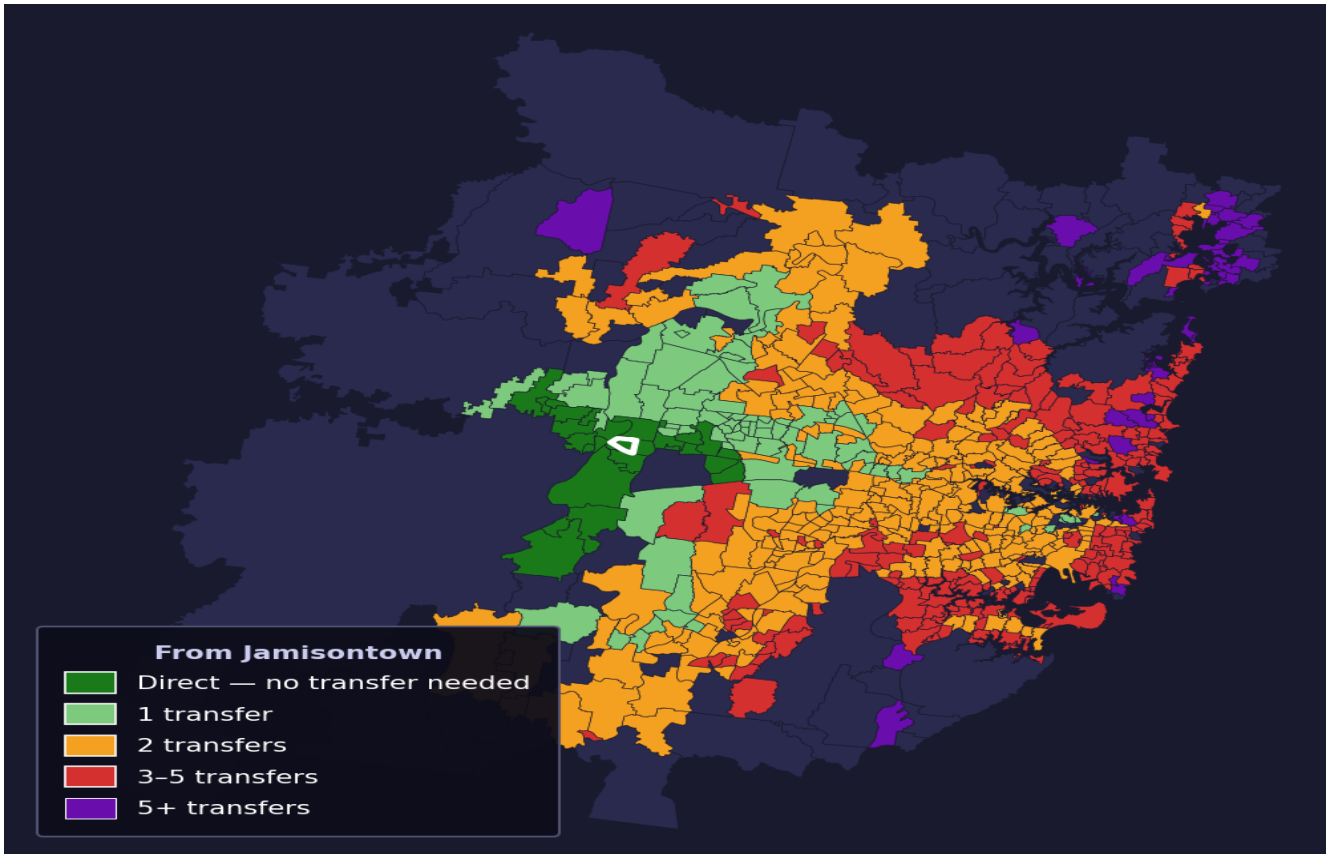

Jamisontown

Rank #646 of 781 suburbs

Composite 50 /100	Journey Quality 16 /100	Cost Efficiency 98 /100	Connectivity 60 /100
------------------------------------	--	--	---------------------------------------

Direct (0 transfers)	27 of 781
1 transfer	82 of 781
2 transfers	296 of 781
3-5 transfers	230 of 781
5+ transfers	145 of 781

Destination	Time	Single Trip	Weekly
Sydney CBD	160 min	\$6.45	\$48.50/wk
Parramatta	134 min	\$6.52	\$48.50/wk
Sydney Airport	210 min	\$8.74	
Macquarie Park	192 min	\$9.00	\$50.00/wk
Olympic Park	163 min	\$9.85	\$50.00/wk