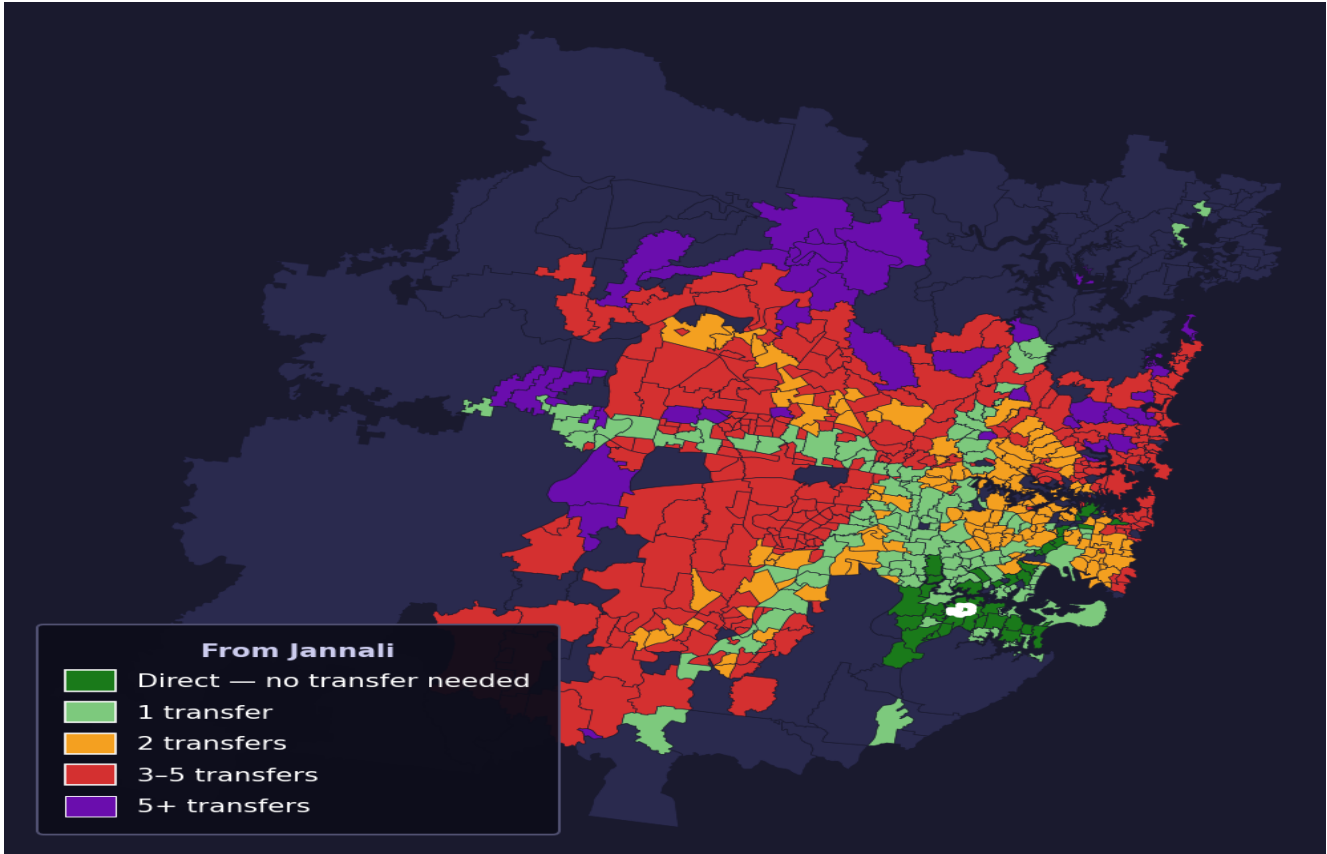

Jannali

Rank #383 of 781 suburbs

Composite 63 /100	Journey Quality 49 /100	Cost Efficiency 92 /100	Connectivity 58 /100
------------------------------------	--	--	---------------------------------------

Direct (0 transfers)	42 of 781
1 transfer	136 of 781
2 transfers	146 of 781
3-5 transfers	276 of 781
5+ transfers	180 of 781

Destination	Time	Single Trip	Weekly
Sydney CBD	99 min	\$5.29	\$43.88/wk
Parramatta	129 min	\$6.37	\$50.00/wk
Sydney Airport	104 min	\$5.41	
Macquarie Park	150 min	\$6.99	\$50.00/wk
Olympic Park	143 min	\$7.68	\$50.00/wk