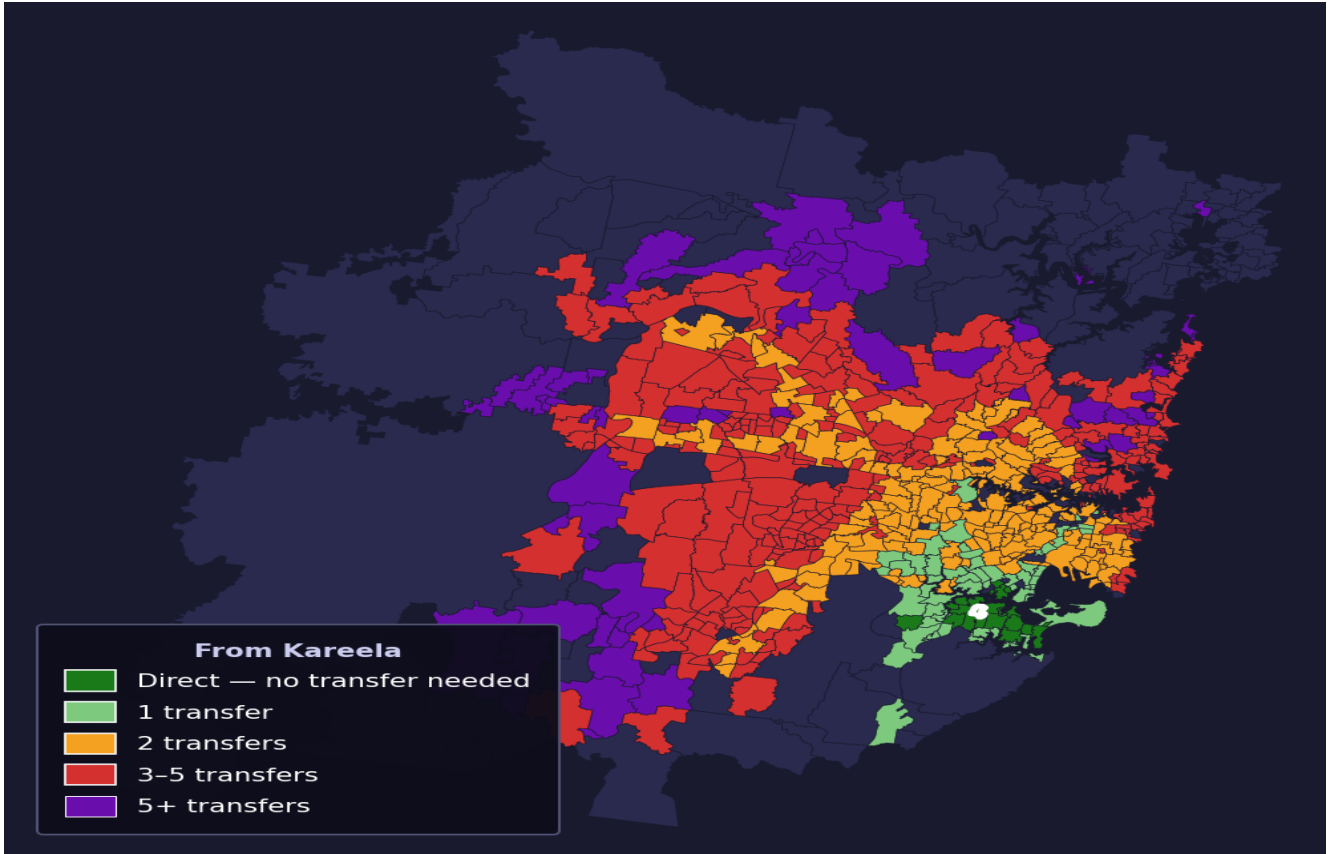

# Kareela

Rank #391 of 781 suburbs

<b>Composite</b> <b>62</b> /100	<b>Journey Quality</b> <b>54</b> /100	<b>Cost Efficiency</b> <b>90</b> /100	<b>Connectivity</b> <b>51</b> /100
------------------------------------	--	--	---------------------------------------

<b>Direct (0 transfers)</b>	<b>21 of 781</b>
<b>1 transfer</b>	<b>59 of 781</b>
<b>2 transfers</b>	<b>211 of 781</b>
<b>3-5 transfers</b>	<b>290 of 781</b>
<b>5+ transfers</b>	<b>199 of 781</b>

Destination	Time	Single Trip	Weekly
Sydney CBD	90 min	\$4.34	<b>\$43.40/wk</b>
Parramatta	135 min	\$6.37	<b>\$50.00/wk</b>
Sydney Airport	101 min	\$5.48	
Macquarie Park	150 min	\$6.37	<b>\$50.00/wk</b>
Olympic Park	143 min	\$7.71	<b>\$50.00/wk</b>