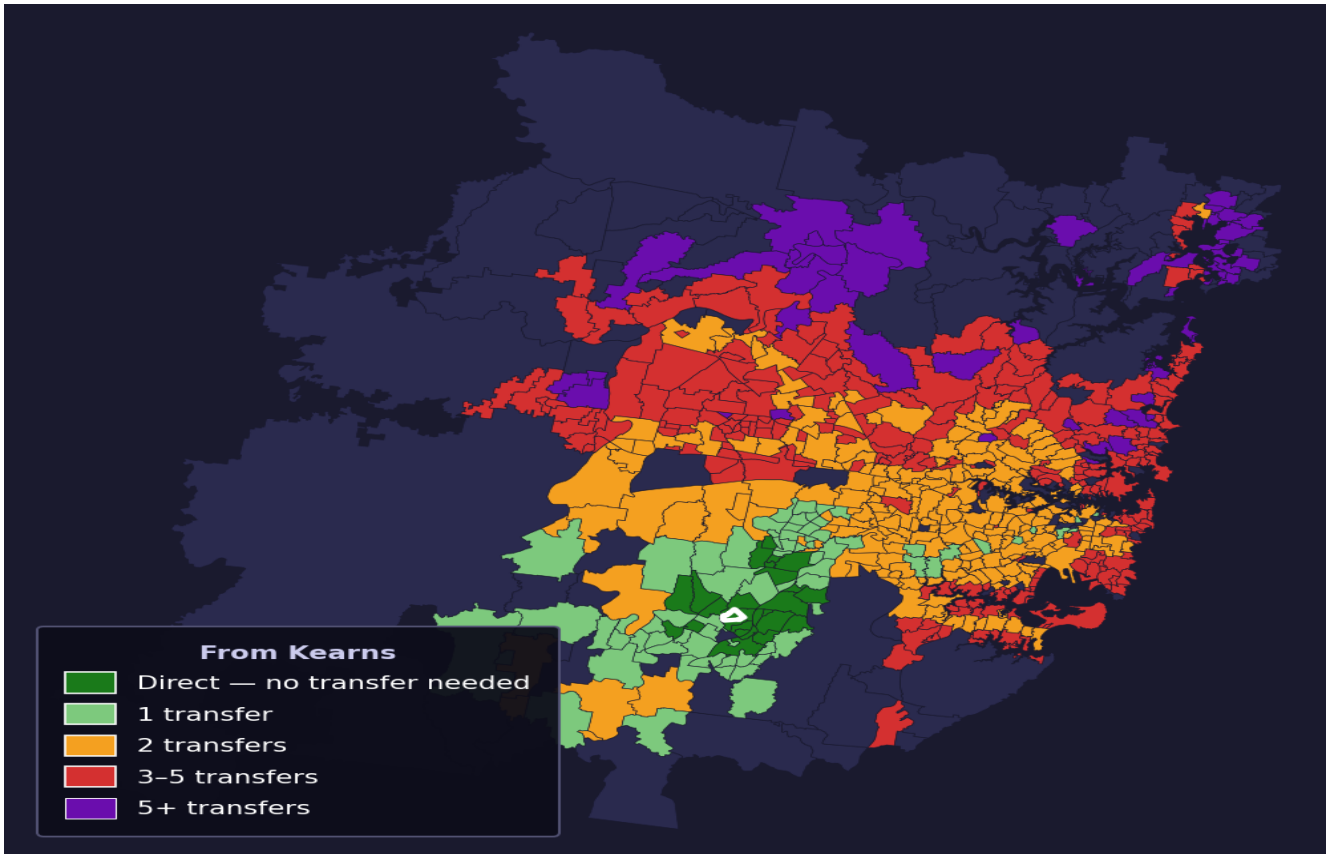

Kearns

Rank #618 of 781 suburbs

Composite 51 / ₁₀₀	Journey Quality 22 / ₁₀₀	Cost Efficiency 97 / ₁₀₀	Connectivity 57 / ₁₀₀
--	--	--	---

Direct (0 transfers)	27 of 781
1 transfer	73 of 781
2 transfers	245 of 781
3-5 transfers	274 of 781
5+ transfers	161 of 781

Destination	Time	Single Trip	Weekly
Sydney CBD	149 min	\$8.09	\$50.00/wk
Parramatta	154 min	\$10.12	\$50.00/wk
Sydney Airport	212 min	\$10.12	
Macquarie Park	201 min	\$12.15	\$50.00/wk
Olympic Park	128 min	\$6.93	\$50.00/wk