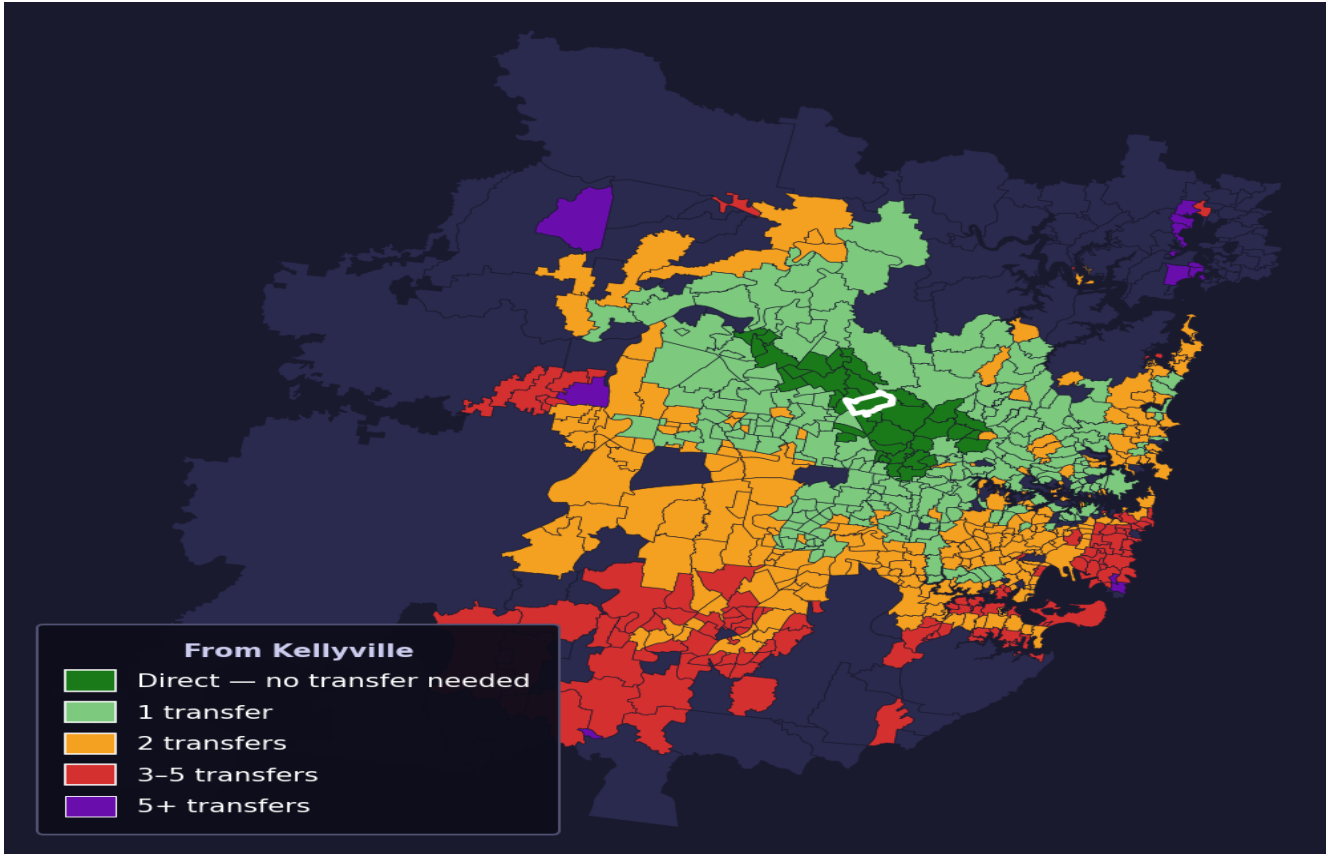

# Kellyville

Rank #212 of 781 suburbs

<b>Composite</b> <b>70</b> <sub>/100</sub>	<b>Journey Quality</b> <b>65</b> <sub>/100</sub>	<b>Cost Efficiency</b> <b>81</b> <sub>/100</sub>	<b>Connectivity</b> <b>70</b> <sub>/100</sub>
---	---	---	--

<b>Direct (0 transfers)</b>	<b>37 of 781</b>
<b>1 transfer</b>	<b>233 of 781</b>
<b>2 transfers</b>	<b>255 of 781</b>
<b>3-5 transfers</b>	<b>118 of 781</b>
<b>5+ transfers</b>	<b>137 of 781</b>

Destination	Time	Single Trip	Weekly
Sydney CBD	71 min	\$5.48	<b>\$50.00/wk</b>
Parramatta	48 min	\$4.09	<b>\$40.92/wk</b>
Sydney Airport	143 min	\$7.67	
Macquarie Park	51 min	\$5.02	<b>\$49.20/wk</b>
Olympic Park	108 min	\$8.19	<b>\$50.00/wk</b>