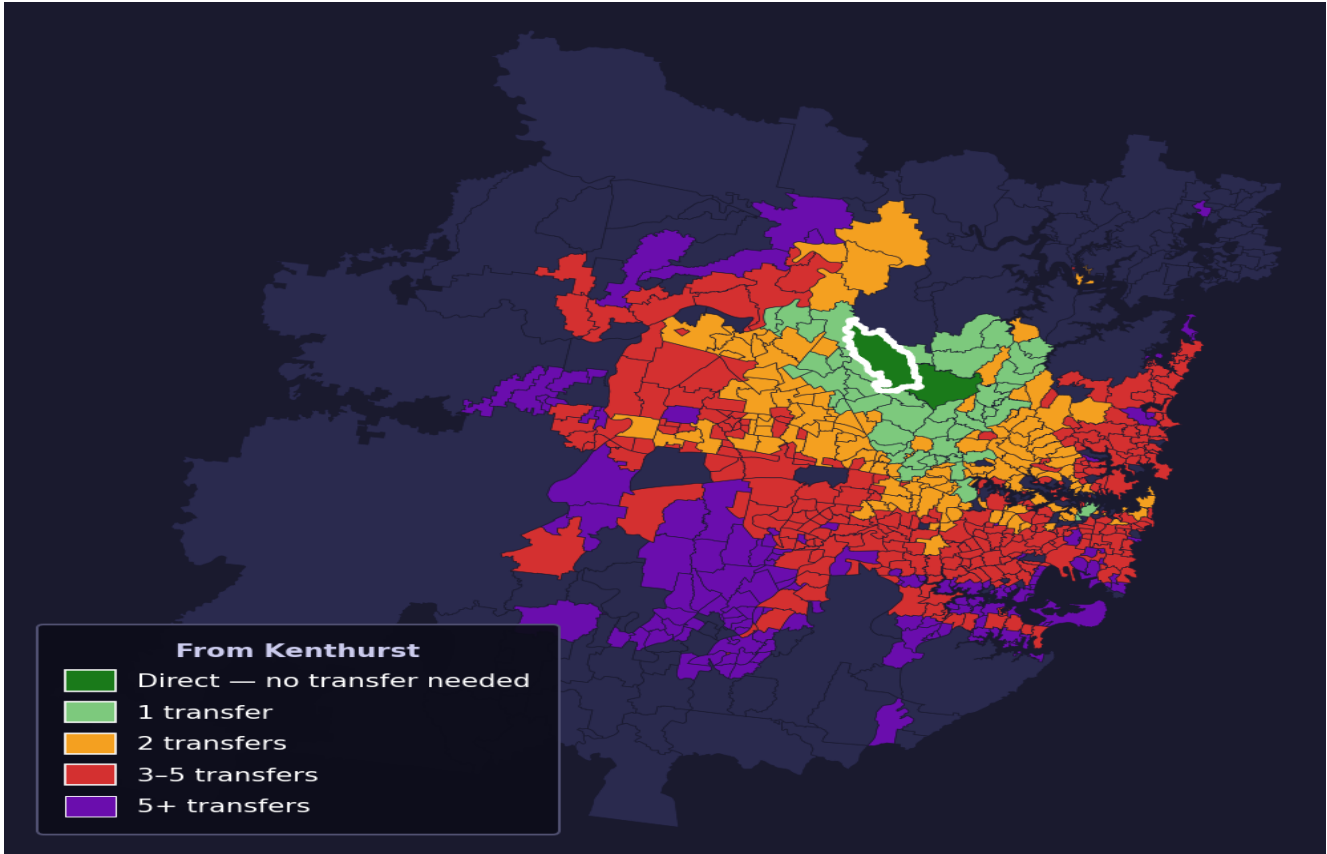

Kenthurst

Rank #455 of 781 suburbs

Composite 59 _{/100}	Journey Quality 54 _{/100}	Cost Efficiency 87 _{/100}	Connectivity 41 _{/100}
---	---	---	--

Direct (0 transfers)	1 of 781
1 transfer	48 of 781
2 transfers	139 of 781
3-5 transfers	301 of 781
5+ transfers	291 of 781

Destination	Time	Single Trip	Weekly
Sydney CBD	90 min	\$6.73	\$50.00/wk
Parramatta	74 min	\$5.13	\$46.29/wk
Sydney Airport	162 min	\$8.69	
Macquarie Park	71 min	\$5.61	\$49.31/wk
Olympic Park	127 min	\$8.43	\$50.00/wk