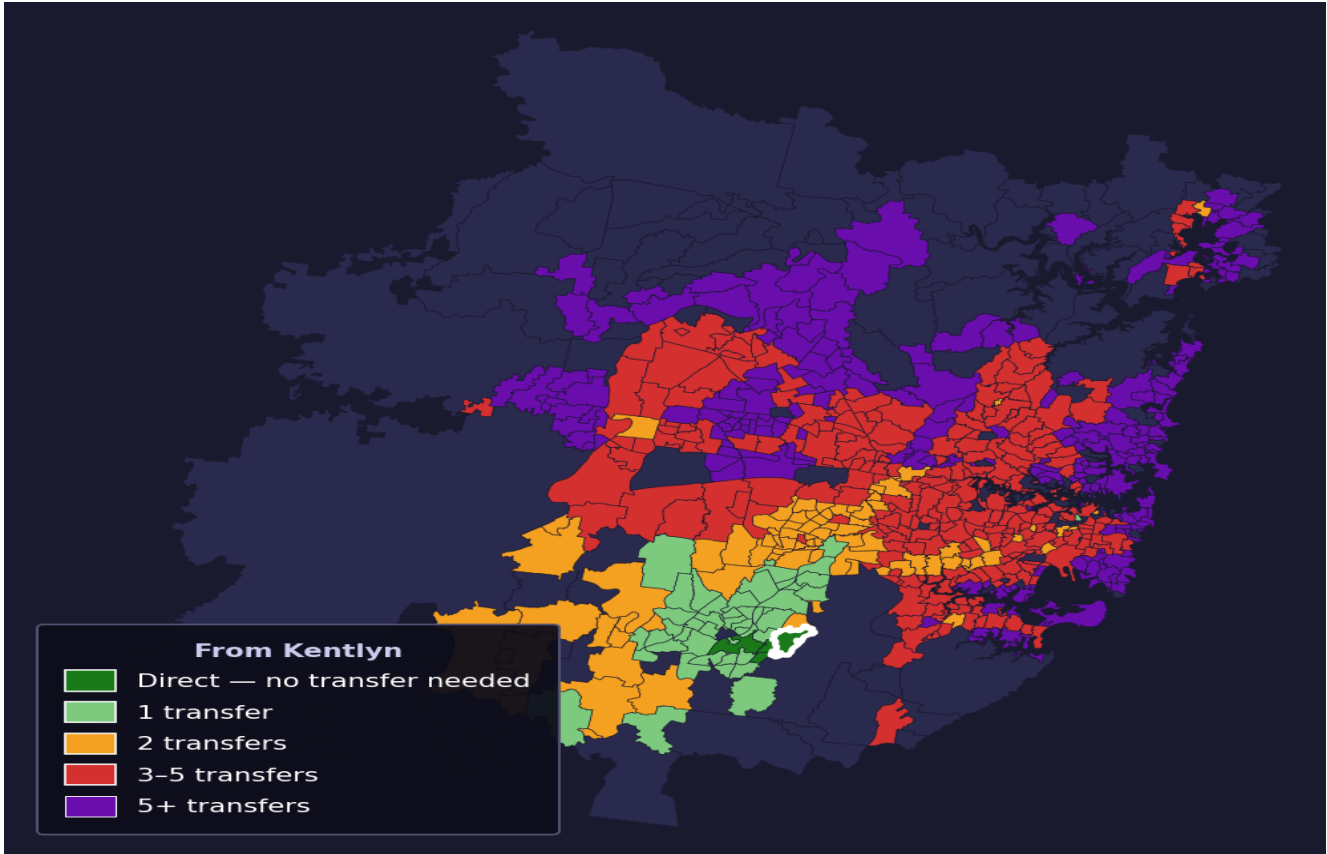

Kentlyn

Rank #719 of 781 suburbs

Composite 46 /100	Journey Quality 23 /100	Cost Efficiency 97 /100	Connectivity 38 /100
------------------------------------	------------------------------------------	------------------------------------------	---------------------------------------

Direct (0 transfers)	3 of 781
1 transfer	48 of 781
2 transfers	84 of 781
3-5 transfers	284 of 781
5+ transfers	361 of 781

Destination	Time	Single Trip	Weekly
Sydney CBD	147 min	\$5.17	\$50.00/wk
Parramatta	167 min	\$9.23	\$50.00/wk
Sydney Airport	202 min	\$7.20	
Macquarie Park	213 min	\$11.26	\$50.00/wk
Olympic Park	128 min	\$6.90	\$50.00/wk