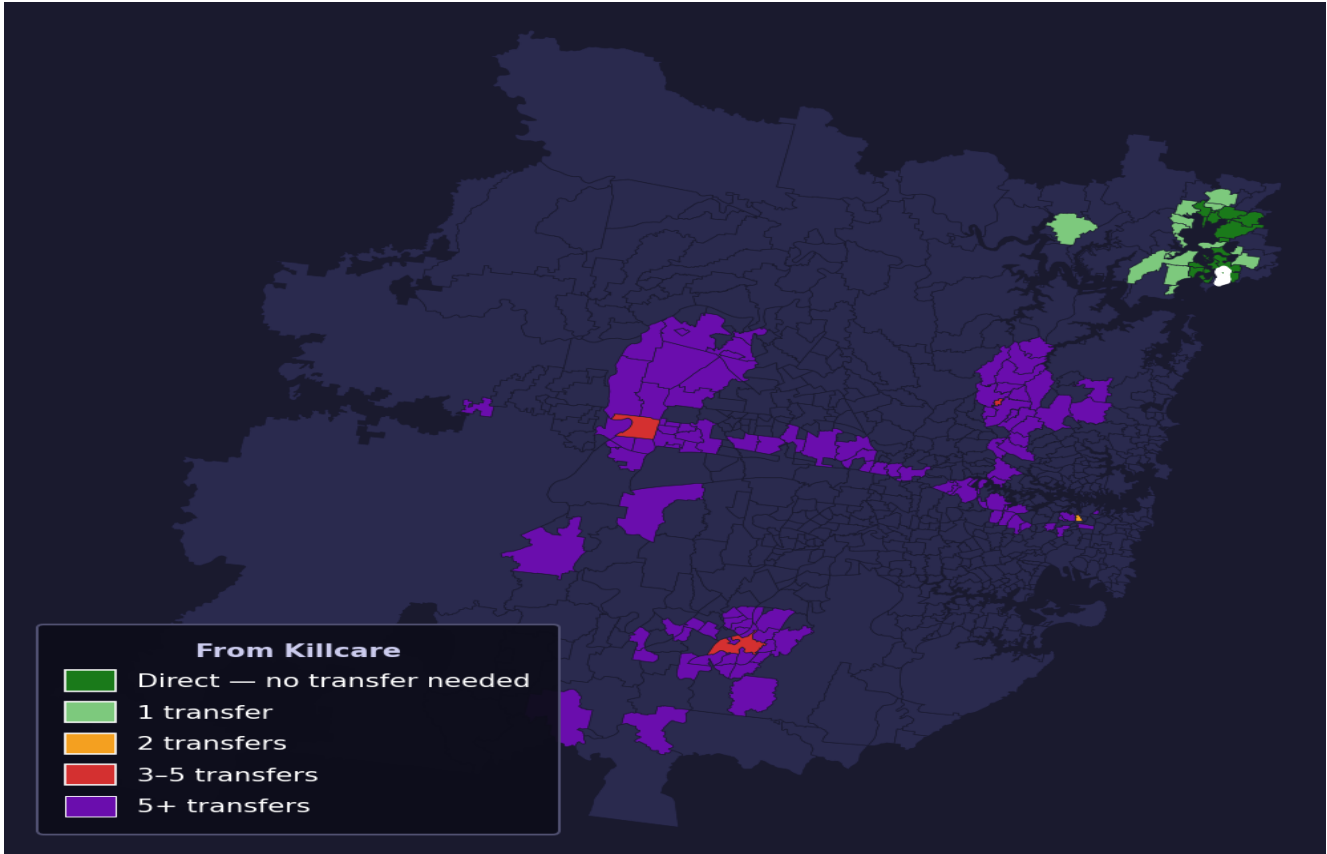

Killcare

Rank #762 of 781 suburbs

Composite 42 /100	Journey Quality 42 /100	Cost Efficiency 92 /100	Connectivity 1 /100
------------------------------------	--	--	--------------------------------------

Direct (0 transfers)	17 of 781
1 transfer	15 of 781
2 transfers	1 of 781
3-5 transfers	3 of 781
5+ transfers	744 of 781

Destination	Time	Single Trip	Weekly
Sydney CBD	113 min	\$6.42	\$50.00/wk
Parramatta	202 min	\$10.55	\$50.00/wk
Sydney Airport	200 min	\$9.09	
Macquarie Park	147 min	\$8.25	\$50.00/wk
Olympic Park	176 min	\$13.49	\$50.00/wk