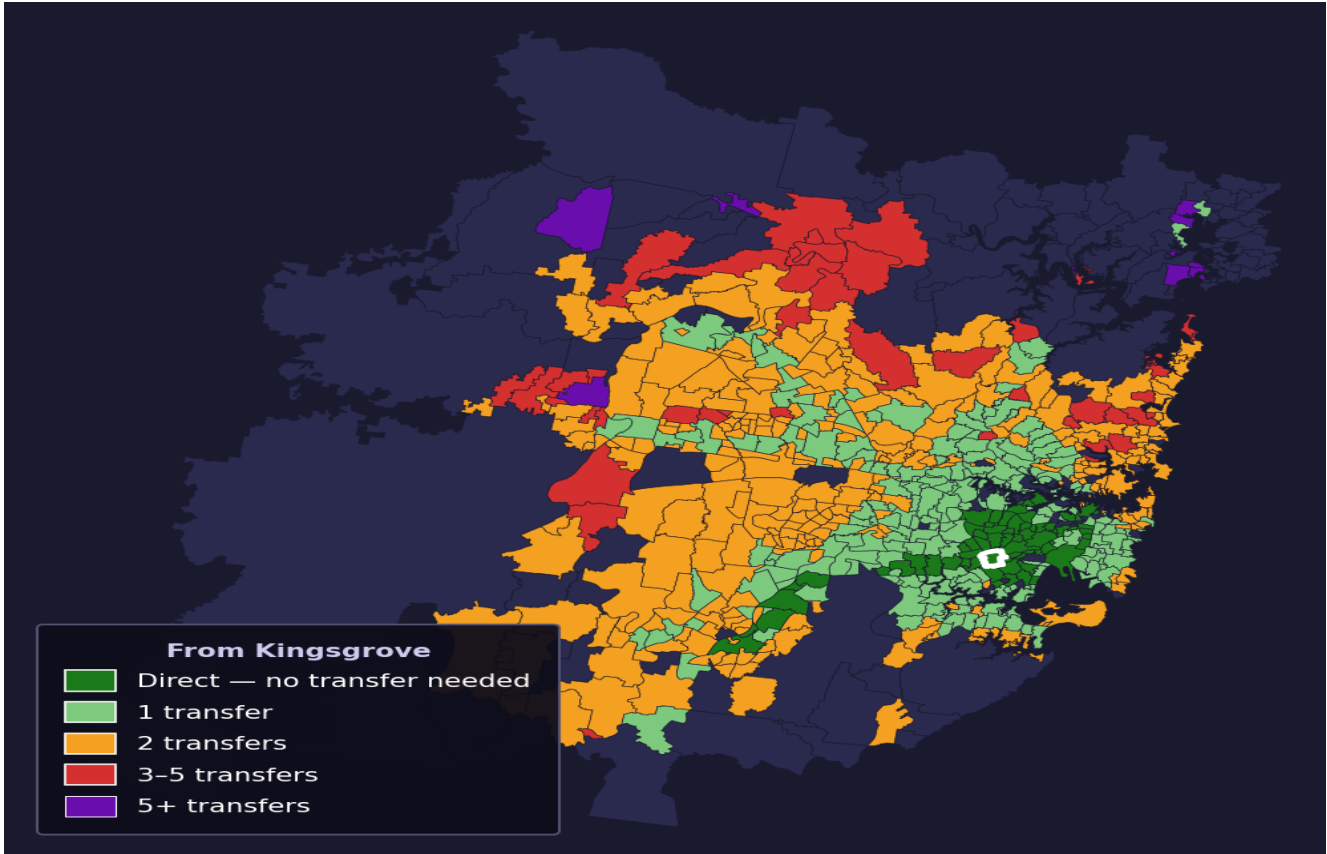

Kingsgrove

Rank #102 of 781 suburbs

Composite 75 _{/100}	Journey Quality 70 _{/100}	Cost Efficiency 82 _{/100}	Connectivity 76 _{/100}
---	---	---	--

Direct (0 transfers)	71 of 781
1 transfer	231 of 781
2 transfers	298 of 781
3-5 transfers	46 of 781
5+ transfers	134 of 781

Destination	Time	Single Trip	Weekly
Sydney CBD	61 min	\$4.09	\$40.92/wk
Parramatta	125 min	\$6.54	\$50.00/wk
Sydney Airport	53 min	\$4.14	
Macquarie Park	106 min	\$6.21	\$50.00/wk
Olympic Park	102 min	\$4.90	\$49.00/wk