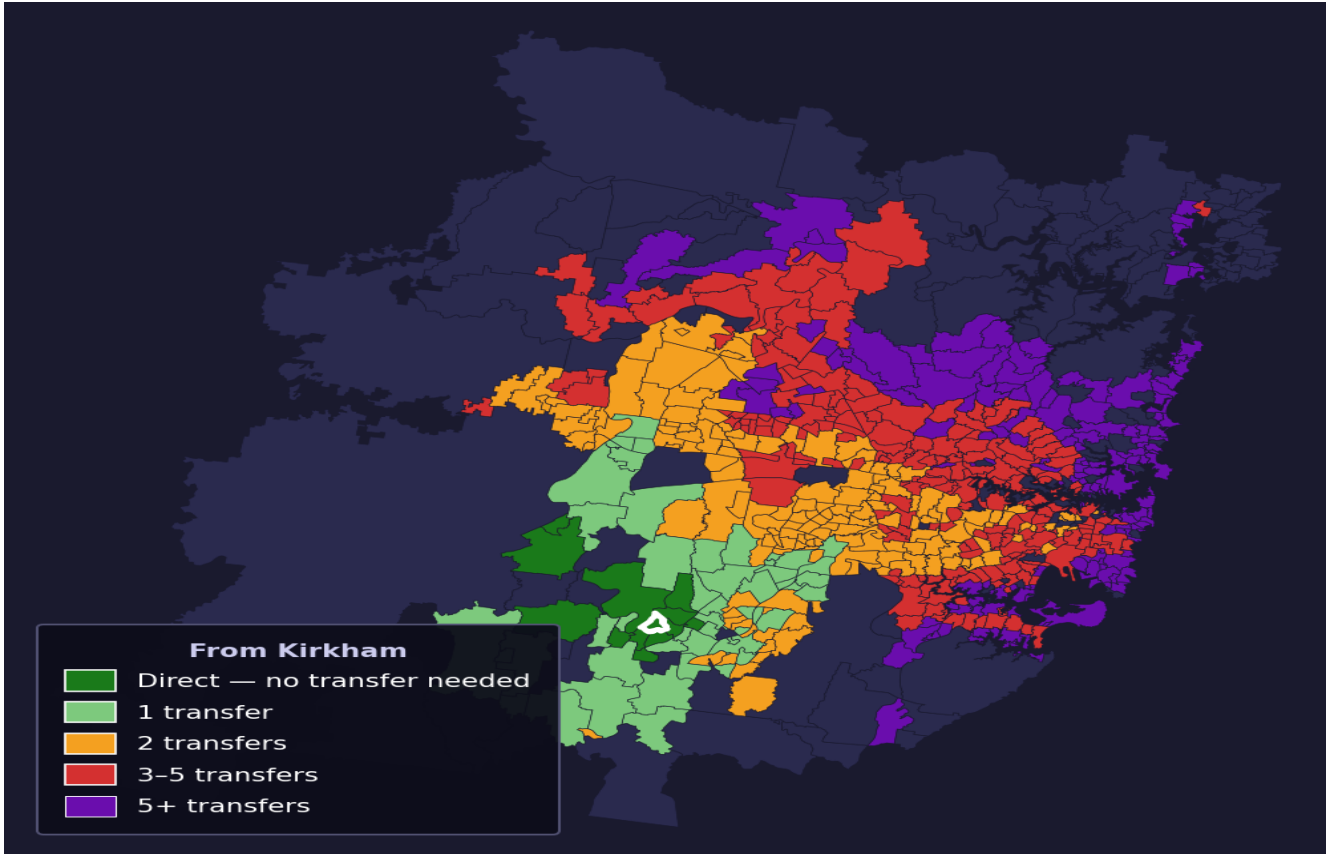

Kirkham

Rank #715 of 781 suburbs

Composite 46 _{/100}	Journey Quality 20 _{/100}	Cost Efficiency 97 _{/100}	Connectivity 43 _{/100}
---	---	---	--

Direct (0 transfers)	12 of 781
1 transfer	51 of 781
2 transfers	167 of 781
3-5 transfers	236 of 781
5+ transfers	314 of 781

Destination	Time	Single Trip	Weekly
Sydney CBD	153 min	\$6.06	\$50.00/wk
Parramatta	173 min	\$10.12	\$50.00/wk
Sydney Airport	209 min	\$8.09	
Macquarie Park	218 min	\$12.15	\$50.00/wk
Olympic Park	128 min	\$6.93	\$50.00/wk