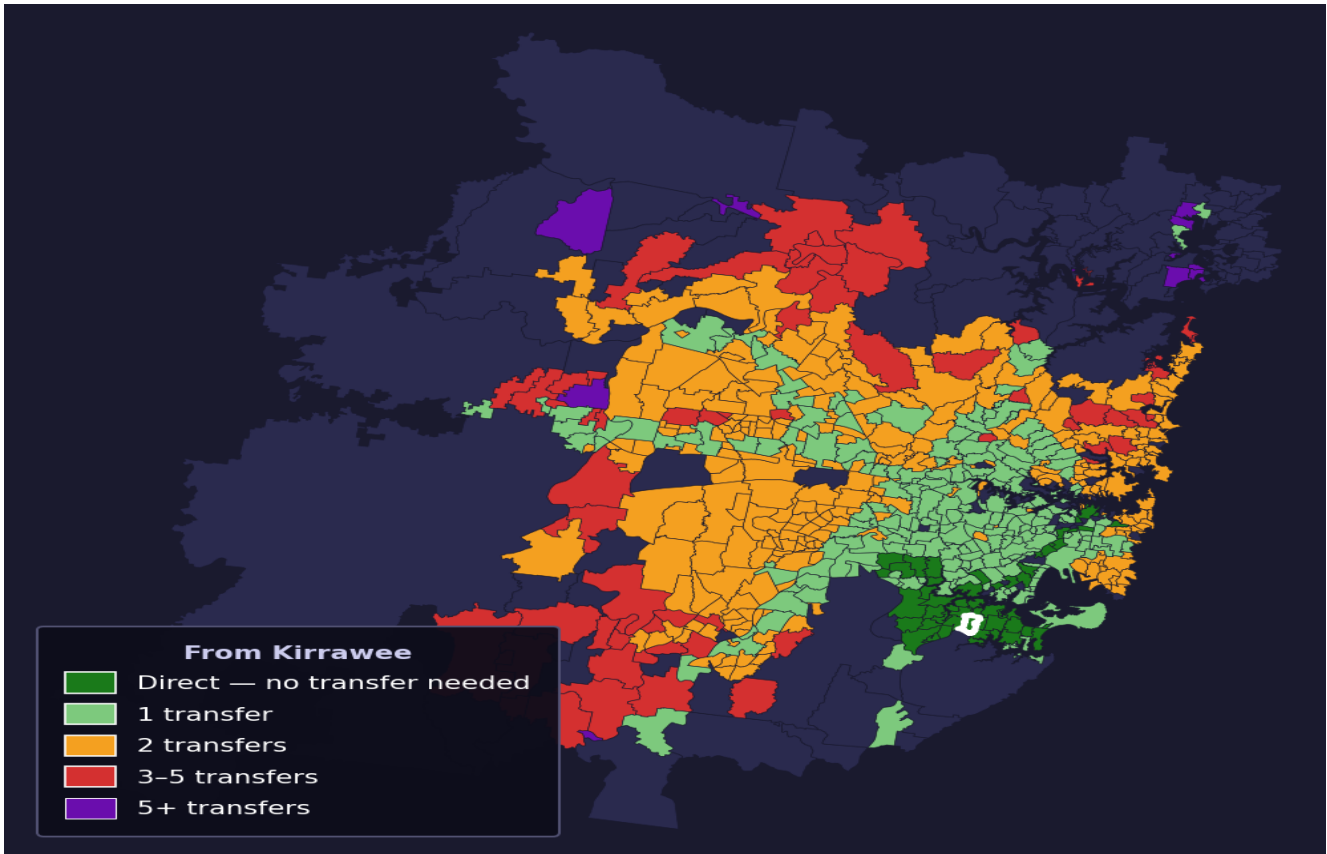

Kirrawee

Rank #153 of 781 suburbs

Composite 73 _{/100}	Journey Quality 64 _{/100}	Cost Efficiency 87 _{/100}	Connectivity 74 _{/100}
---	---	---	--

Transfers	Count
Direct (0 transfers)	53 of 781
1 transfer	236 of 781
2 transfers	289 of 781
3-5 transfers	67 of 781
5+ transfers	135 of 781

Destination	Time	Single Trip	Weekly
Sydney CBD	73 min	\$4.03	\$40.30/wk
Parramatta	131 min	\$6.37	\$50.00/wk
Sydney Airport	86 min	\$4.34	
Macquarie Park	130 min	\$6.37	\$50.00/wk
Olympic Park	139 min	\$7.66	\$50.00/wk