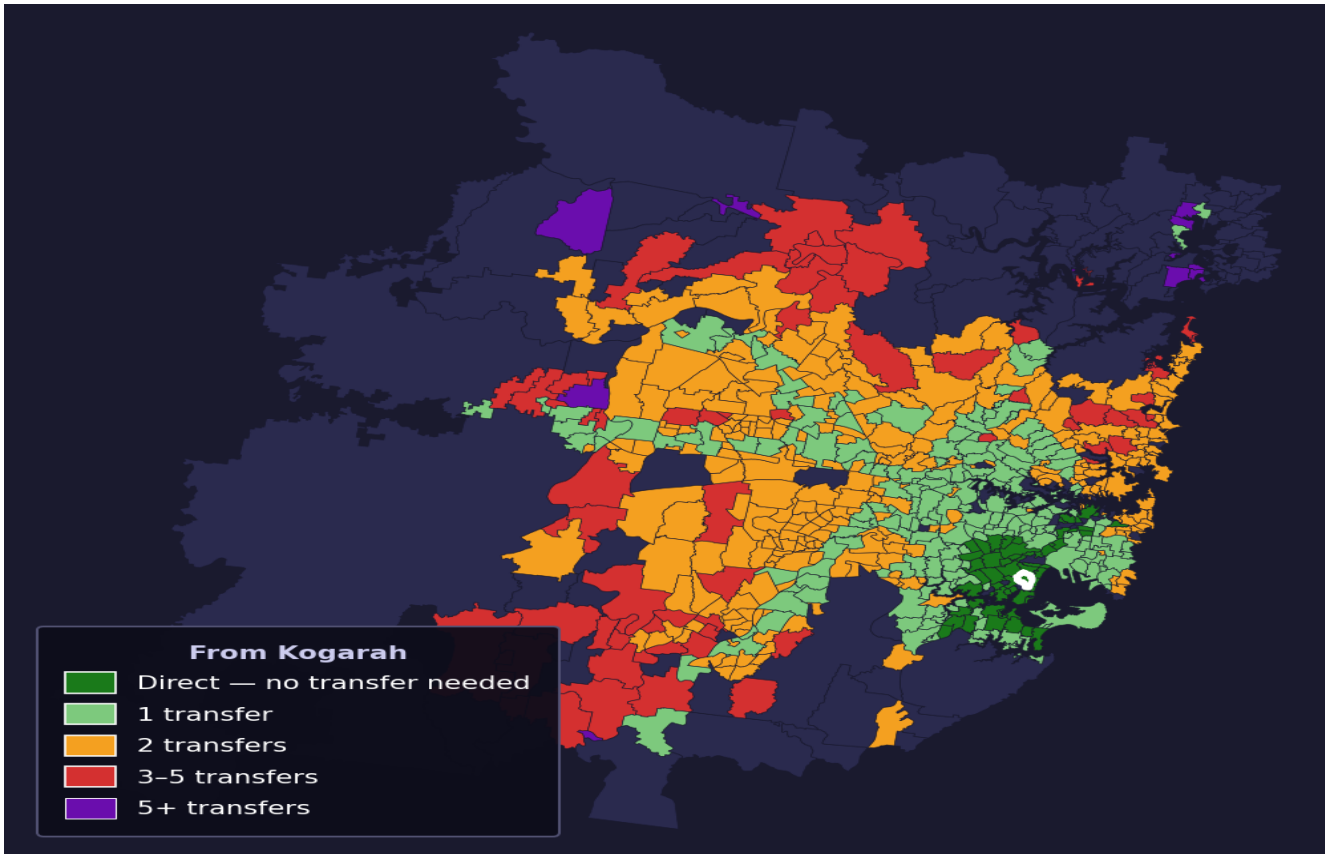

Kogarah

Rank #385 of 781 suburbs

Composite 63 /100	Journey Quality 38 /100	Cost Efficiency 93 /100	Connectivity 74 /100
------------------------------------	--	--	---------------------------------------

Direct (0 transfers)	60 of 781
1 transfer	221 of 781
2 transfers	294 of 781
3-5 transfers	70 of 781
5+ transfers	135 of 781

Destination	Time	Single Trip	Weekly
Sydney CBD	120 min	\$5.82	\$50.00/wk
Parramatta	204 min	\$9.85	\$50.00/wk
Sydney Airport	75 min	\$3.64	
Macquarie Park	140 min	\$6.92	\$50.00/wk
Olympic Park	126 min	\$6.10	\$50.00/wk