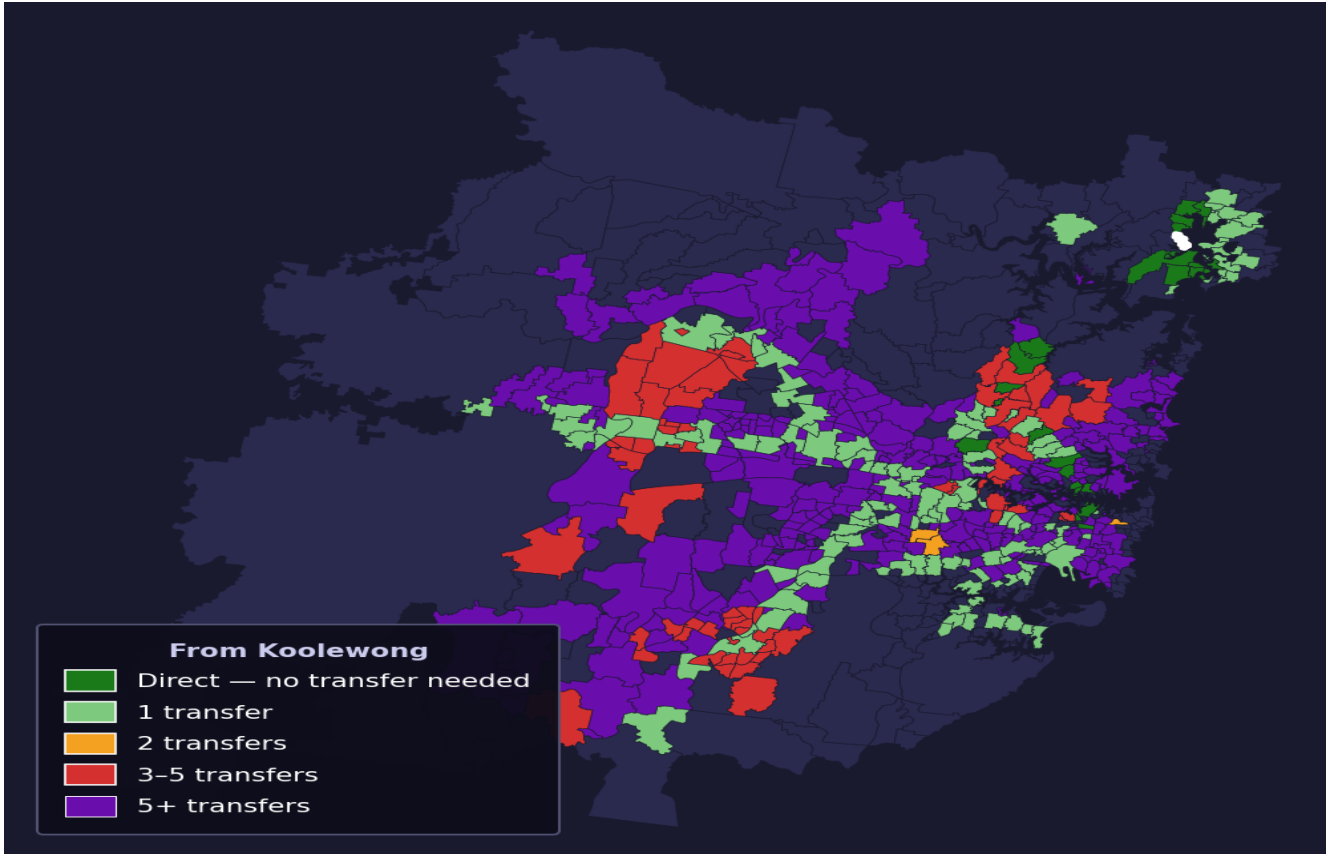

Koolewong

Rank #639 of 781 suburbs

Composite 50 _{/100}	Journey Quality 37 _{/100}	Cost Efficiency 94 _{/100}	Connectivity 32 _{/100}
---	---	---	--

Direct (0 transfers)	29 of 781
1 transfer	129 of 781
2 transfers	3 of 781
3-5 transfers	71 of 781
5+ transfers	548 of 781

Destination	Time	Single Trip	Weekly
Sydney CBD	121 min	\$6.78	\$50.00/wk
Parramatta	207 min	\$10.79	\$50.00/wk
Sydney Airport	208 min	\$9.35	
Macquarie Park	155 min	\$8.66	\$50.00/wk
Olympic Park	175 min	\$13.32	\$50.00/wk