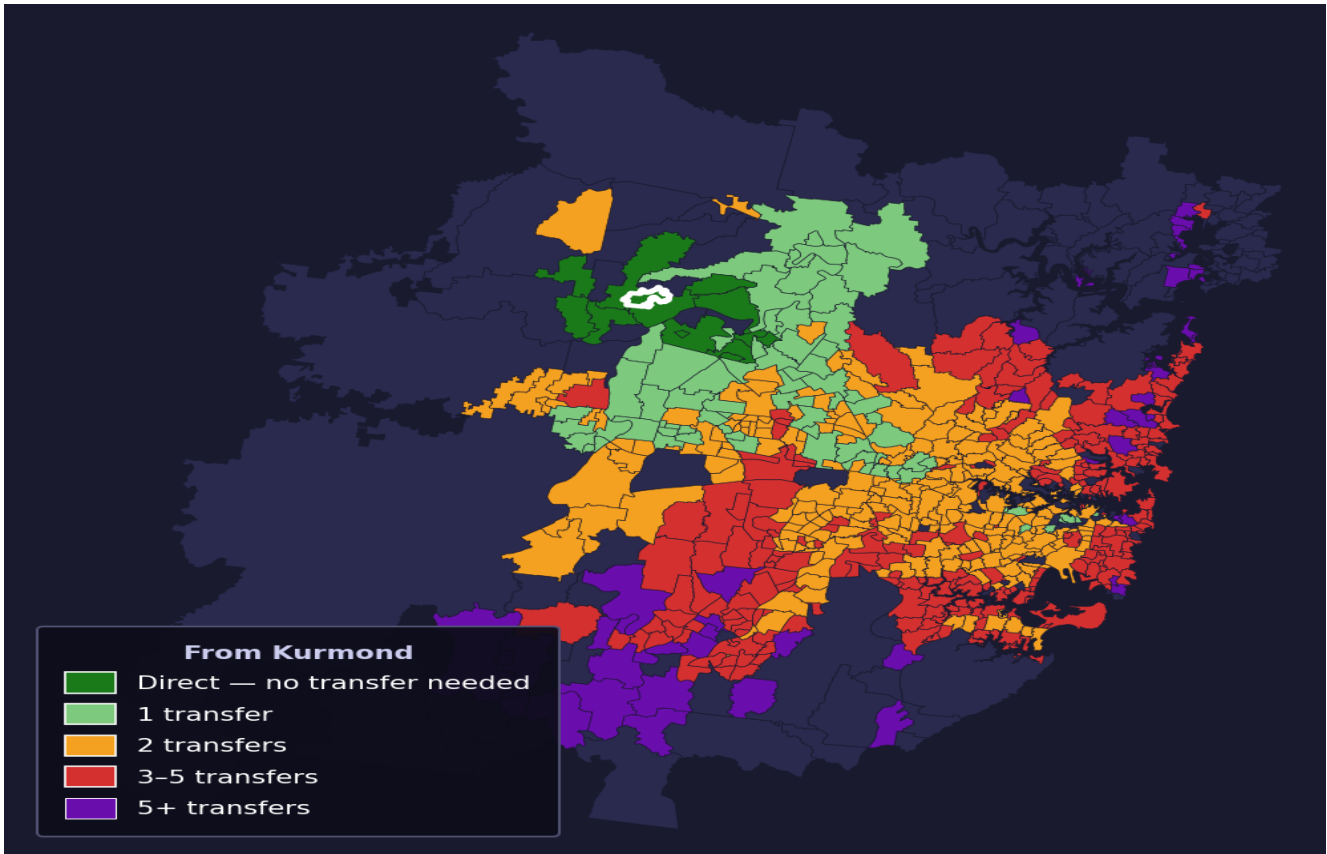

Kurmond

Rank #499 of 781 suburbs

Composite 56 /100	Journey Quality 35 /100	Cost Efficiency 98 /100	Connectivity 55 /100
------------------------------------	--	--	---------------------------------------

Direct (0 transfers)	13 of 781
1 transfer	74 of 781
2 transfers	264 of 781
3-5 transfers	254 of 781
5+ transfers	175 of 781

Destination	Time	Single Trip	Weekly
Sydney CBD	126 min	\$4.03	\$40.30/wk
Parramatta	95 min	\$4.03	\$40.30/wk
Sydney Airport	172 min	\$5.51	
Macquarie Park	164 min	\$7.07	\$50.00/wk
Olympic Park	160 min	\$9.56	\$50.00/wk