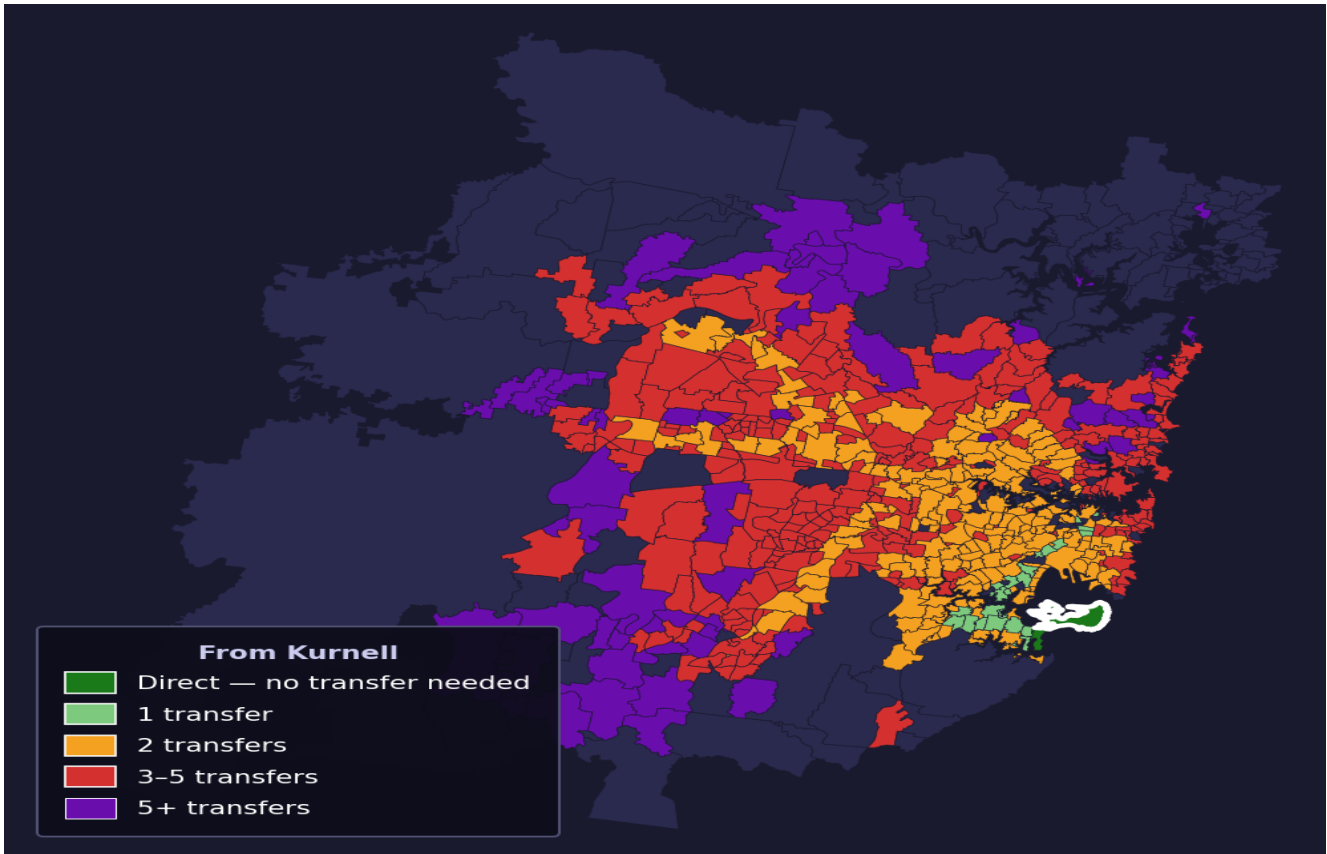

Kurnell

Rank #416 of 781 suburbs

Composite 61 /100	Journey Quality 55 /100	Cost Efficiency 89 /100	Connectivity 46 /100
------------------------------------	--	--	---------------------------------------

Direct (0 transfers)	2 of 781
1 transfer	25 of 781
2 transfers	221 of 781
3-5 transfers	321 of 781
5+ transfers	211 of 781

Destination	Time	Single Trip	Weekly
Sydney CBD	90 min	\$4.99	\$45.66/wk
Parramatta	143 min	\$7.55	\$50.00/wk
Sydney Airport	84 min	\$4.66	
Macquarie Park	124 min	\$6.44	\$50.00/wk
Olympic Park	155 min	\$9.84	\$50.00/wk