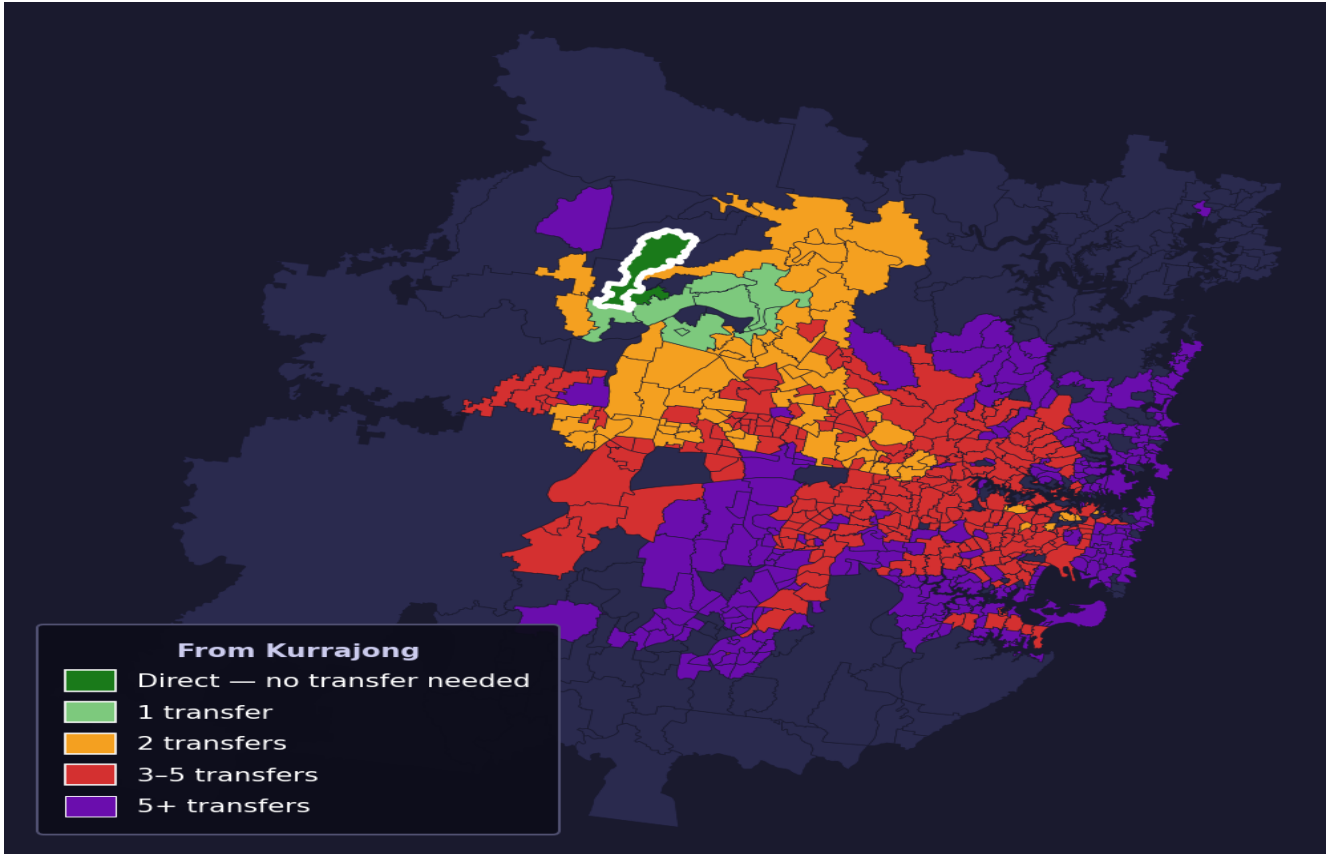

Kurrajong

Rank #662 of 781 suburbs

Composite 49 /100	Journey Quality 35 /100	Cost Efficiency 98 /100	Connectivity 30 /100
------------------------------------	--	--	---------------------------------------

Direct (0 transfers)	1 of 781
1 transfer	9 of 781
2 transfers	77 of 781
3-5 transfers	265 of 781
5+ transfers	428 of 781

Destination	Time	Single Trip	Weekly
Sydney CBD	125 min	\$4.03	\$40.30/wk
Parramatta	94 min	\$4.03	\$40.30/wk
Sydney Airport	171 min	\$5.53	
Macquarie Park	163 min	\$7.07	\$50.00/wk
Olympic Park	160 min	\$9.61	\$50.00/wk