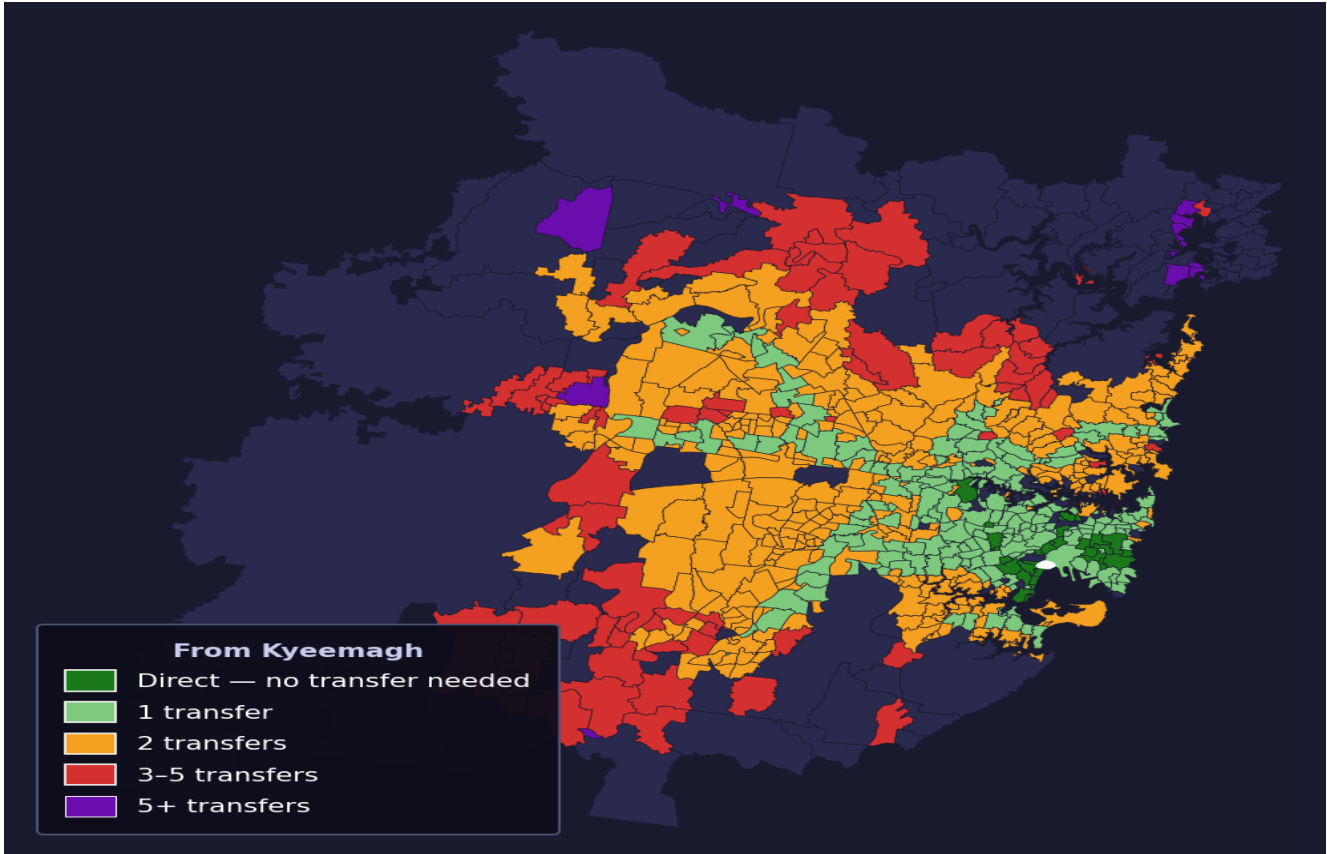

Kyeemagh

Rank #172 of 781 suburbs

Composite 72 _{/100}	Journey Quality 67 _{/100}	Cost Efficiency 82 _{/100}	Connectivity 70 _{/100}
---	---	---	--

Direct (0 transfers)	32 of 781
1 transfer	204 of 781
2 transfers	329 of 781
3-5 transfers	78 of 781
5+ transfers	137 of 781

Destination	Time	Single Trip	Weekly
Sydney CBD	66 min	\$4.64	\$44.23/wk
Parramatta	165 min	\$8.48	\$50.00/wk
Sydney Airport	53 min	\$3.24	
Macquarie Park	122 min	\$6.45	\$50.00/wk
Olympic Park	113 min	\$5.91	\$50.00/wk