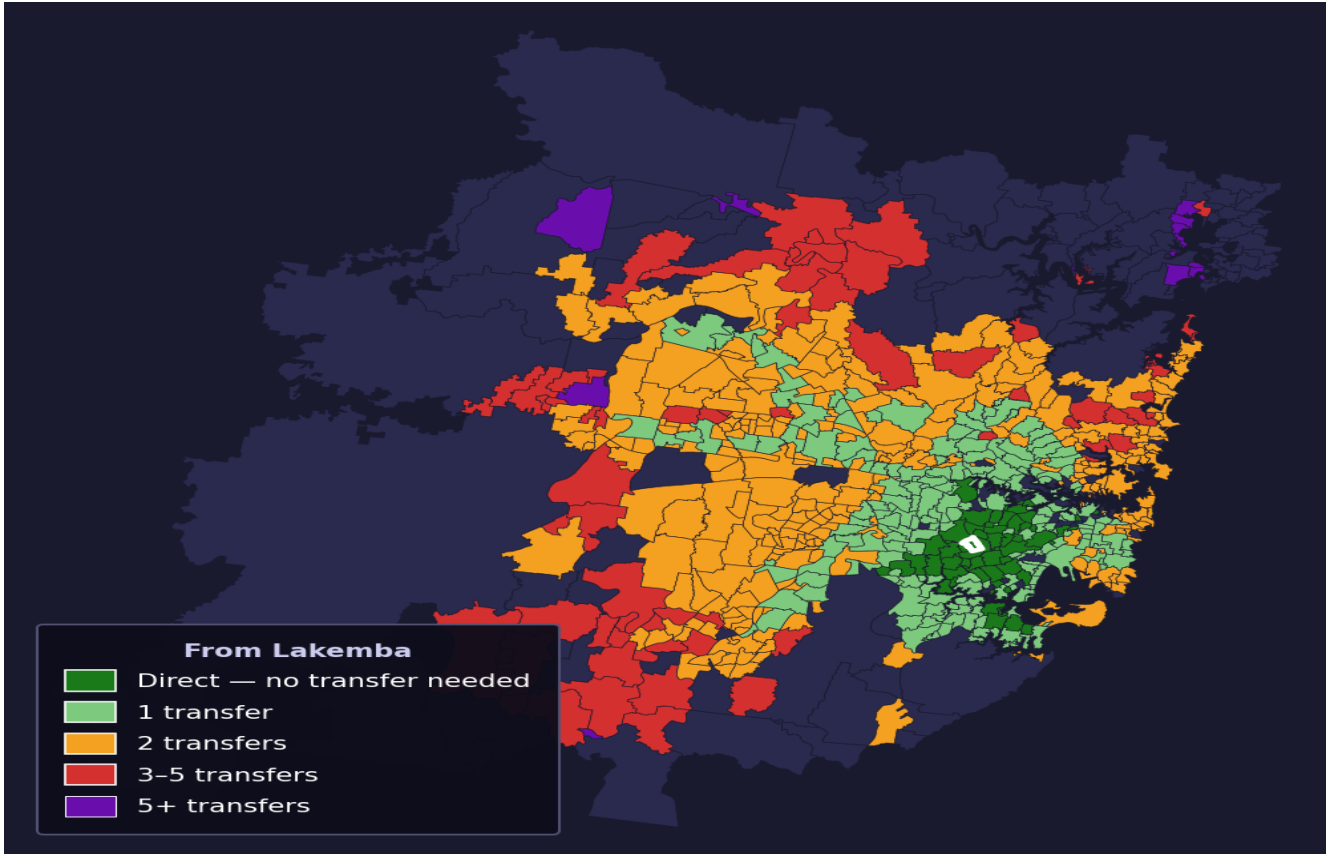

Lakemba

Rank #147 of 781 suburbs

Composite 73 _{/100}	Journey Quality 67 _{/100}	Cost Efficiency 82 _{/100}	Connectivity 73 _{/100}
---	---	---	--

Direct (0 transfers)	58 of 781
1 transfer	221 of 781
2 transfers	293 of 781
3-5 transfers	71 of 781
5+ transfers	137 of 781

Destination	Time	Single Trip	Weekly
Sydney CBD	66 min	\$4.90	\$44.18/wk
Parramatta	113 min	\$5.66	\$50.00/wk
Sydney Airport	106 min	\$5.85	
Macquarie Park	116 min	\$6.73	\$50.00/wk
Olympic Park	59 min	\$4.46	\$44.24/wk