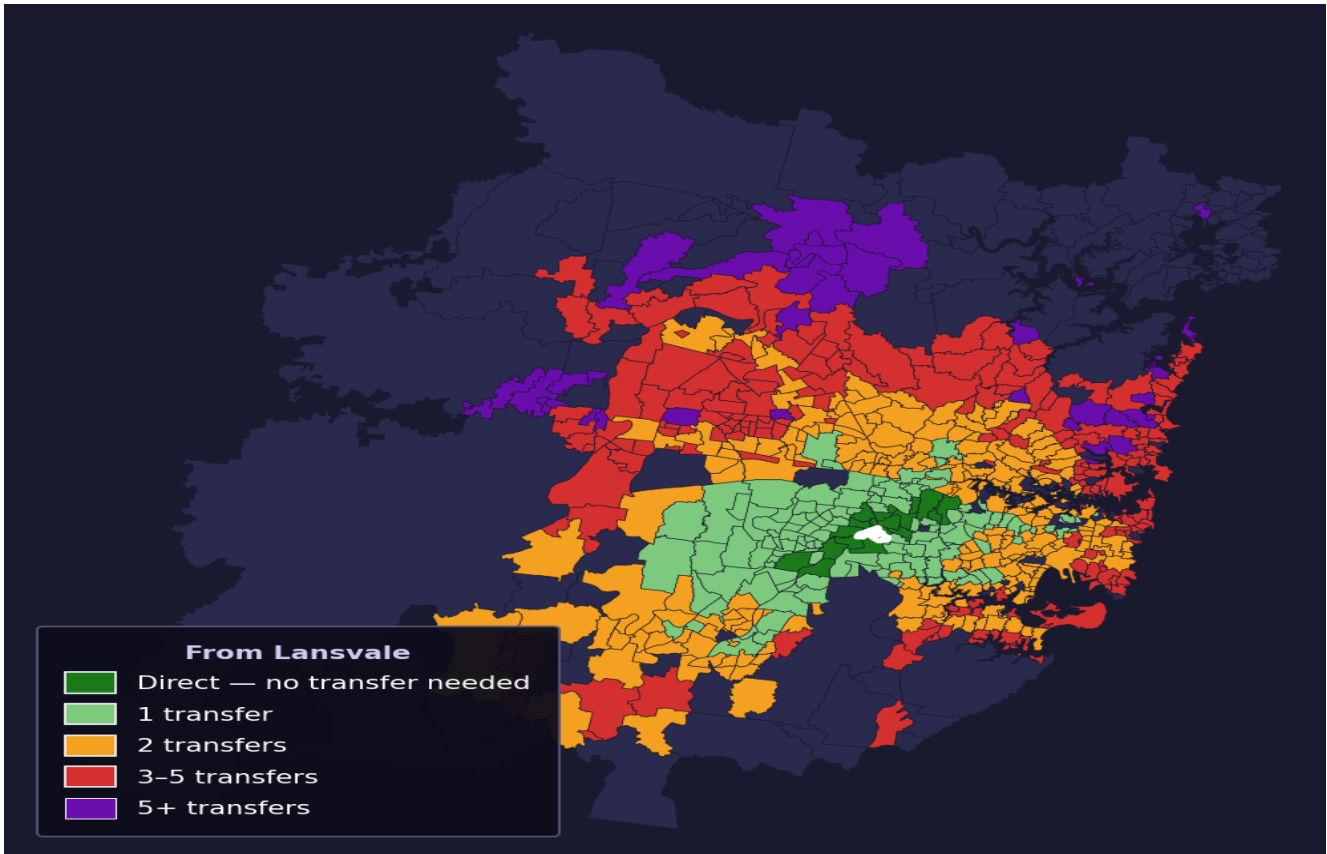

Lansvale

Rank #333 of 781 suburbs

Composite 65 /100	Journey Quality 56 /100	Cost Efficiency 90 /100	Connectivity 58 /100
------------------------------------	--	--	---------------------------------------

Direct (0 transfers)	19 of 781
1 transfer	126 of 781
2 transfers	246 of 781
3-5 transfers	212 of 781
5+ transfers	177 of 781

Destination	Time	Single Trip	Weekly
Sydney CBD	88 min	\$4.71	\$42.43/wk
Parramatta	68 min	\$5.21	\$48.55/wk
Sydney Airport	120 min	\$6.32	
Macquarie Park	118 min	\$6.77	\$50.00/wk
Olympic Park	80 min	\$5.19	\$50.00/wk