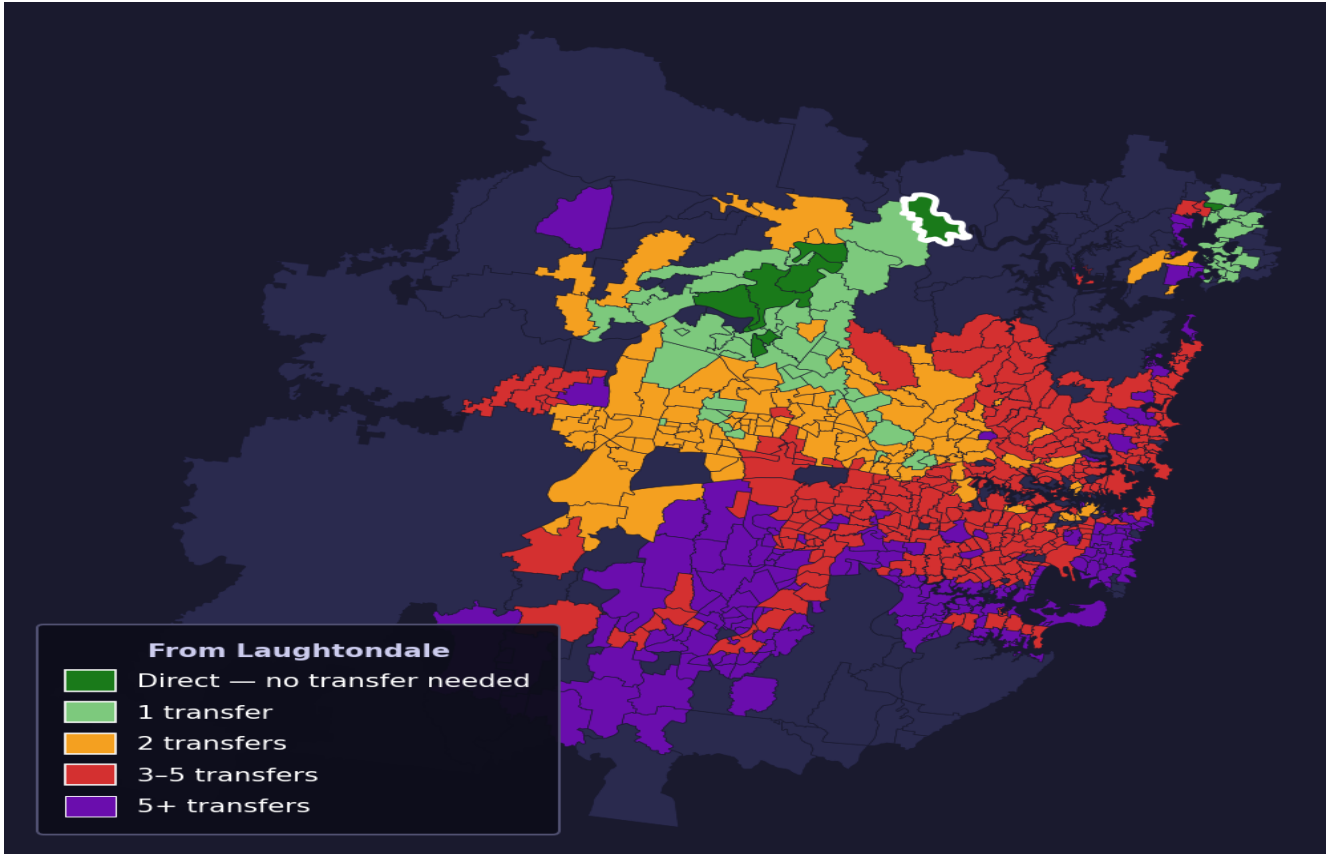

Laughtondale

Rank #546 of 781 suburbs

Composite 55 _{/100}	Journey Quality 40 _{/100}	Cost Efficiency 94 _{/100}	Connectivity 44 _{/100}
---	---	---	--

Direct (0 transfers)	7 of 781
1 transfer	58 of 781
2 transfers	127 of 781
3-5 transfers	292 of 781
5+ transfers	296 of 781

Destination	Time	Single Trip	Weekly
Sydney CBD	116 min	\$6.41	\$46.65/wk
Parramatta	106 min	\$5.85	\$46.65/wk
Sydney Airport	179 min	\$8.19	
Macquarie Park	123 min	\$6.91	\$50.00/wk
Olympic Park	147 min	\$9.57	\$50.00/wk