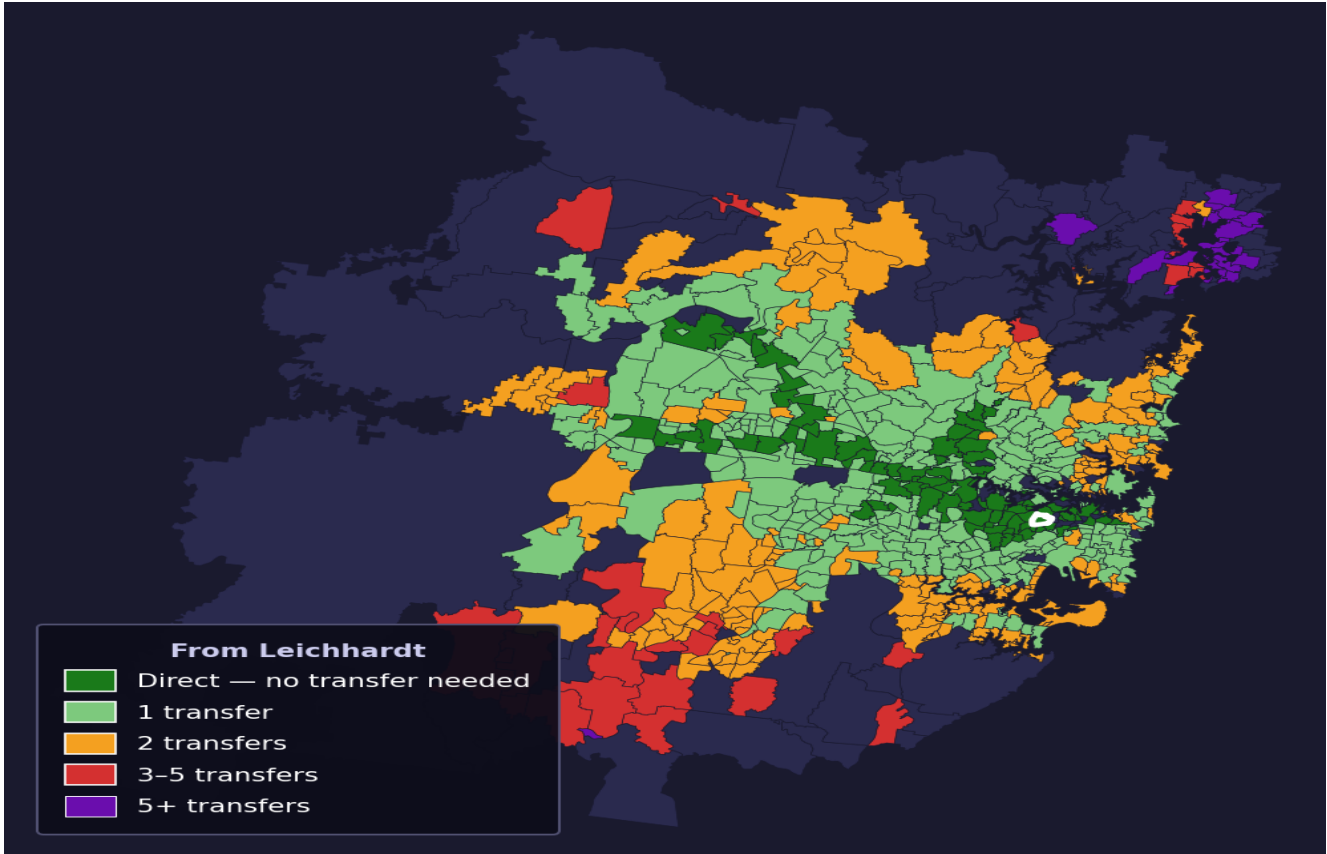

Leichhardt

Rank #25 of 781 suburbs

Composite 80 /100	Journey Quality 88 /100	Cost Efficiency 62 /100	Connectivity 83 /100
------------------------------------	--	--	---------------------------------------

Direct (0 transfers)	91 of 781
1 transfer	323 of 781
2 transfers	207 of 781
3-5 transfers	35 of 781
5+ transfers	124 of 781

Destination	Time	Single Trip	Weekly
Sydney CBD	28 min	\$3.14	\$31.40/wk
Parramatta	83 min	\$4.51	\$44.72/wk
Sydney Airport	99 min	\$5.83	
Macquarie Park	68 min	\$5.08	\$49.20/wk
Olympic Park	109 min	\$6.14	\$49.80/wk