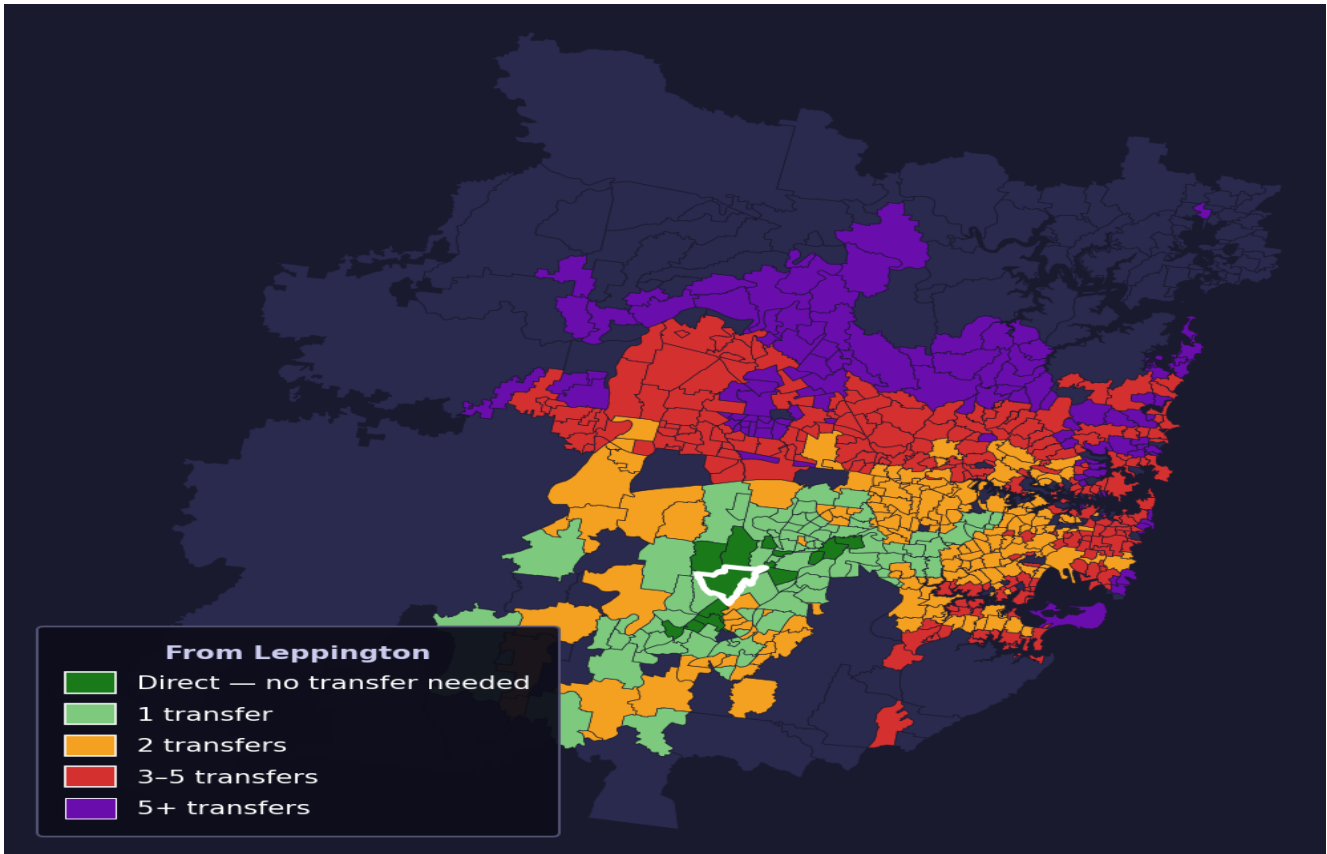

Leppington

Rank #620 of 781 suburbs

Composite 51 / ₁₀₀	Journey Quality 28 / ₁₀₀	Cost Efficiency 96 / ₁₀₀	Connectivity 49 / ₁₀₀
--	--	--	---

Direct (0 transfers)	13 of 781
1 transfer	88 of 781
2 transfers	181 of 781
3-5 transfers	238 of 781
5+ transfers	260 of 781

Destination	Time	Single Trip	Weekly
Sydney CBD	139 min	\$6.54	\$50.00/wk
Parramatta	145 min	\$8.57	\$50.00/wk
Sydney Airport	203 min	\$8.57	
Macquarie Park	190 min	\$10.60	\$50.00/wk
Olympic Park	142 min	\$7.17	\$50.00/wk