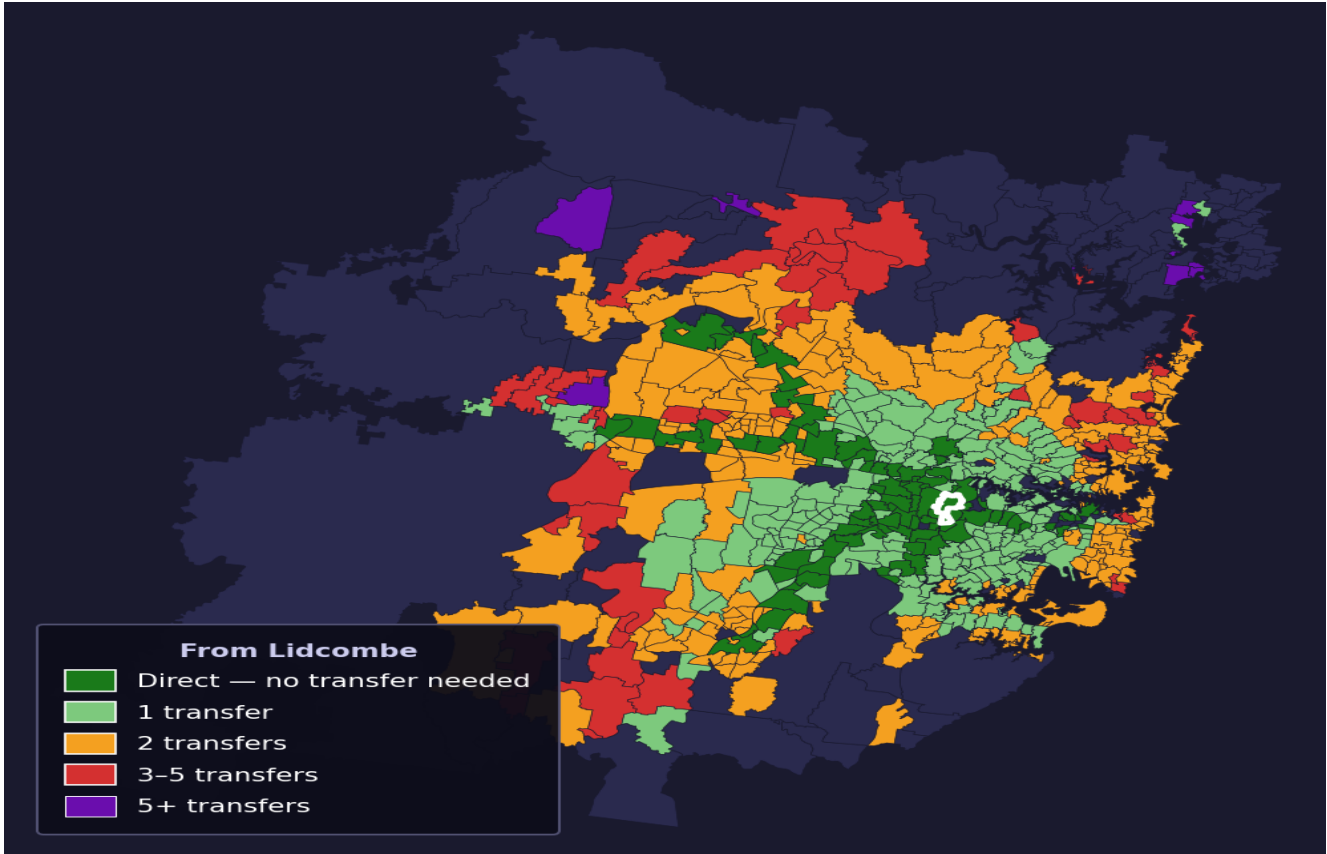

Lidcombe

Rank #247 of 781 suburbs

Composite 69 _{/100}	Journey Quality 51 _{/100}	Cost Efficiency 90 _{/100}	Connectivity 77 _{/100}
---	---	---	--

Direct (0 transfers)	93 of 781
1 transfer	240 of 781
2 transfers	256 of 781
3-5 transfers	57 of 781
5+ transfers	134 of 781

Destination	Time	Single Trip	Weekly
Sydney CBD	96 min	\$5.88	\$46.12/wk
Parramatta	43 min	\$4.09	\$40.92/wk
Sydney Airport	95 min	\$5.36	
Macquarie Park	100 min	\$6.64	\$50.00/wk
Olympic Park	78 min	\$5.37	\$45.38/wk