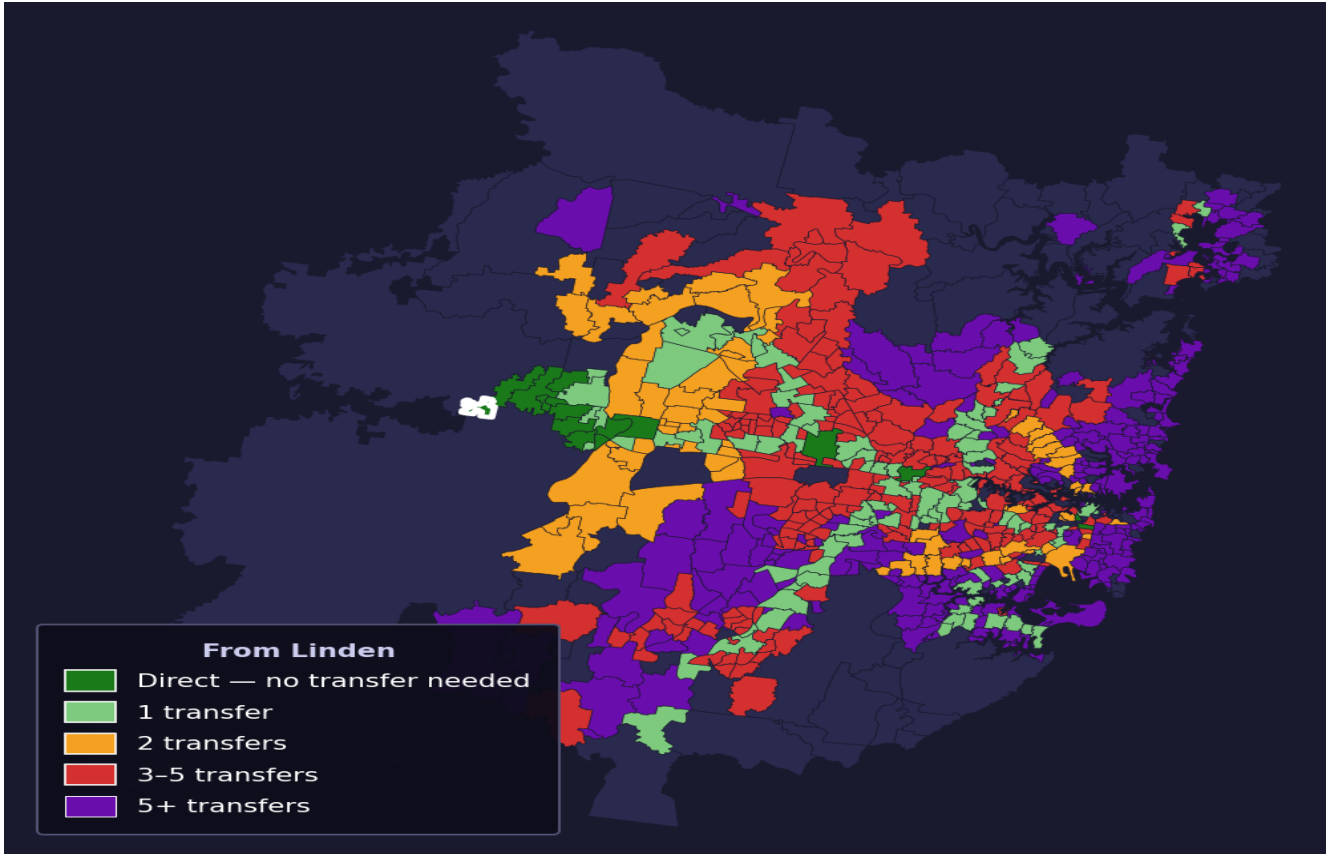

Linden

Rank #734 of 781 suburbs

Composite 45 /100	Journey Quality 16 /100	Cost Efficiency 98 /100	Connectivity 43 /100
------------------------------------	--	--	---------------------------------------

Direct (0 transfers)	15 of 781
1 transfer	101 of 781
2 transfers	70 of 781
3-5 transfers	232 of 781
5+ transfers	362 of 781

Destination	Time	Single Trip	Weekly
Sydney CBD	160 min	\$6.09	\$48.74/wk
Parramatta	134 min	\$6.16	\$48.74/wk
Sydney Airport	209 min	\$8.38	
Macquarie Park	192 min	\$8.65	\$50.00/wk
Olympic Park	163 min	\$9.85	\$50.00/wk