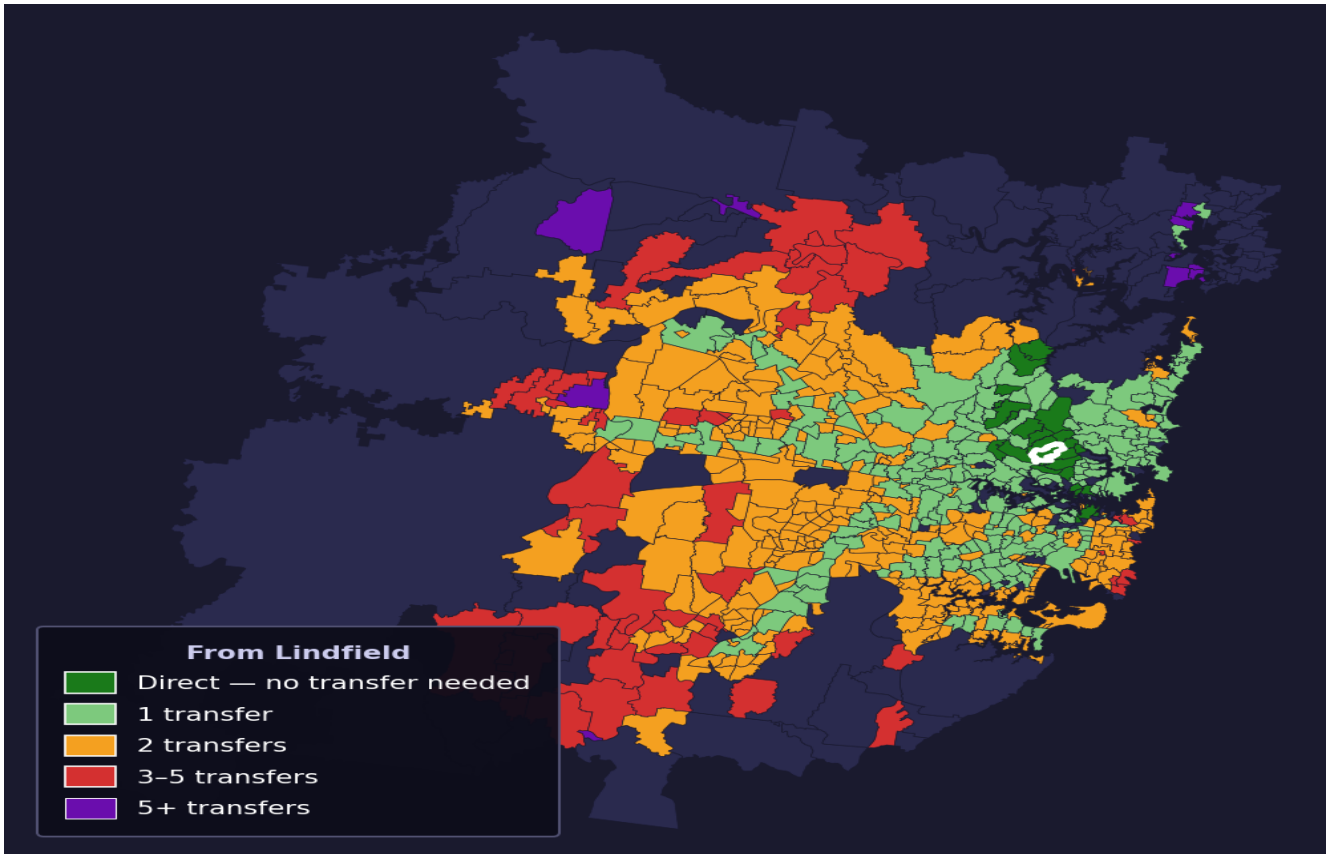

Lindfield

Rank #103 of 781 suburbs

Composite 75 _{/100}	Journey Quality 77 _{/100}	Cost Efficiency 74 _{/100}	Connectivity 72 _{/100}
---	---	---	--

Direct (0 transfers)	27 of 781
1 transfer	238 of 781
2 transfers	322 of 781
3-5 transfers	59 of 781
5+ transfers	134 of 781

Destination	Time	Single Trip	Weekly
Sydney CBD	49 min	\$4.19	\$41.85/wk
Parramatta	106 min	\$6.29	\$50.00/wk
Sydney Airport	105 min	\$6.21	
Macquarie Park	70 min	\$5.69	\$45.85/wk
Olympic Park	106 min	\$7.26	\$46.93/wk