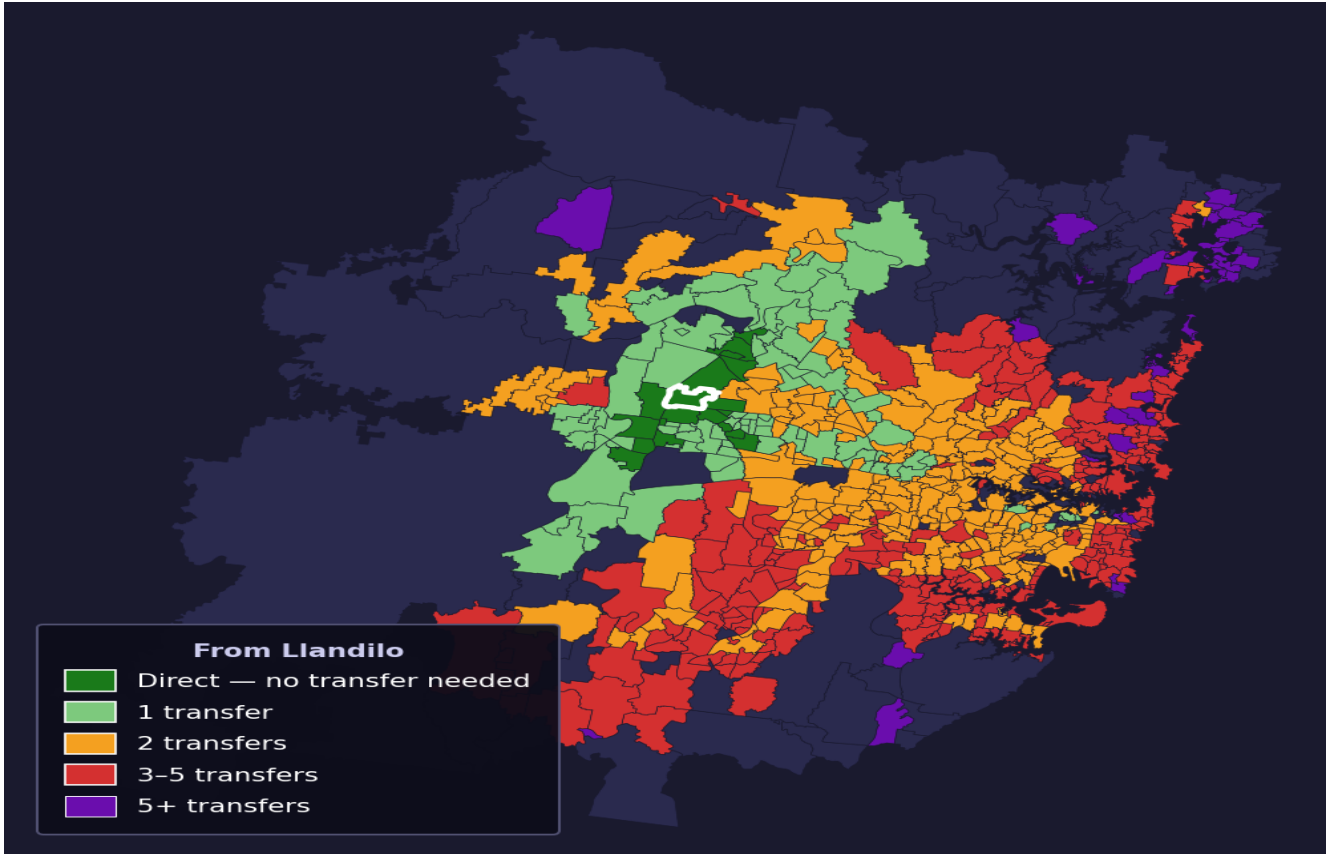

Llandilo

Rank #582 of 781 suburbs

Composite 53 /100	Journey Quality 26 /100	Cost Efficiency 96 /100	Connectivity 58 /100
------------------------------------	--	--	---------------------------------------

Direct (0 transfers)	18 of 781
1 transfer	91 of 781
2 transfers	260 of 781
3-5 transfers	265 of 781
5+ transfers	146 of 781

Destination	Time	Single Trip	Weekly
Sydney CBD	143 min	\$6.87	\$50.00/wk
Parramatta	132 min	\$6.84	\$50.00/wk
Sydney Airport	197 min	\$8.52	
Macquarie Park	144 min	\$7.02	\$50.00/wk
Olympic Park	151 min	\$9.20	\$50.00/wk