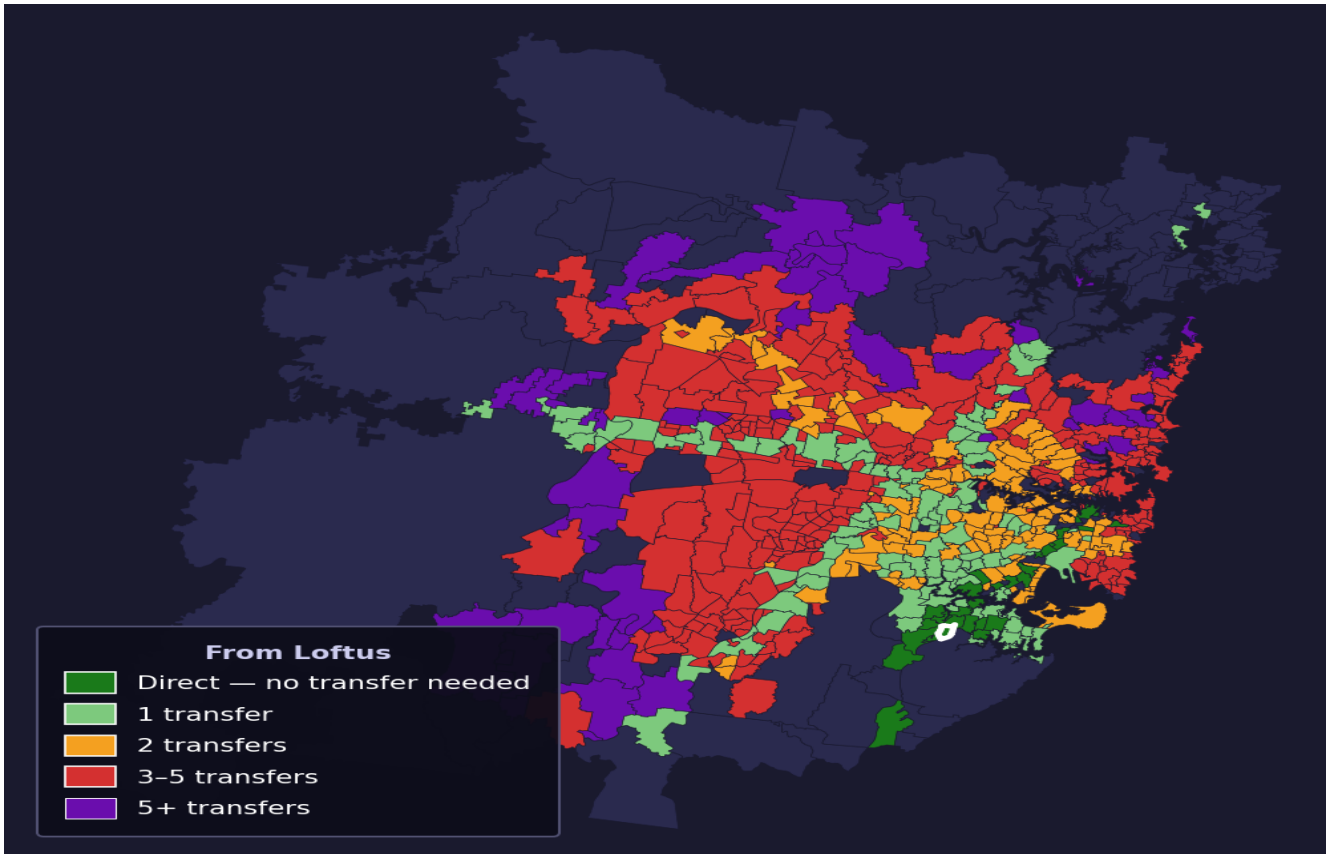

Loftus

Rank #452 of 781 suburbs

Composite 59 /100	Journey Quality 42 /100	Cost Efficiency 94 /100	Connectivity 55 /100
------------------------------------	--	--	---------------------------------------

Direct (0 transfers)	31 of 781
1 transfer	123 of 781
2 transfers	142 of 781
3-5 transfers	290 of 781
5+ transfers	194 of 781

Destination	Time	Single Trip	Weekly
Sydney CBD	113 min	\$6.18	\$45.47/wk
Parramatta	127 min	\$6.41	\$50.00/wk
Sydney Airport	109 min	\$5.53	
Macquarie Park	156 min	\$7.48	\$50.00/wk
Olympic Park	139 min	\$7.66	\$50.00/wk