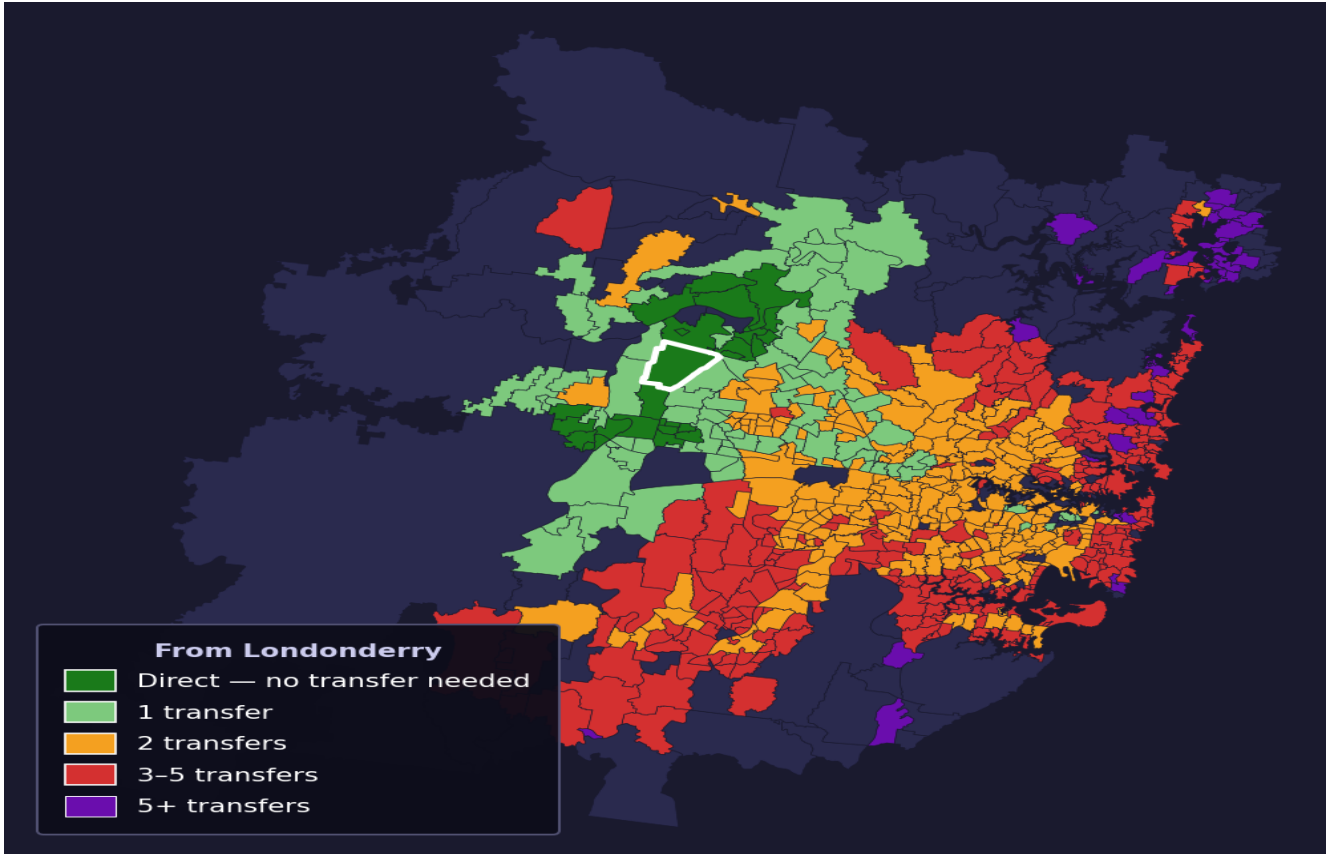

Londonderry

Rank #451 of 781 suburbs

Composite 59 /100	Journey Quality 39 /100	Cost Efficiency 96 /100	Connectivity 59 /100
------------------------------------	--	--	---------------------------------------

Direct (0 transfers)	26 of 781
1 transfer	88 of 781
2 transfers	255 of 781
3-5 transfers	266 of 781
5+ transfers	145 of 781

Destination	Time	Single Trip	Weekly
Sydney CBD	119 min	\$5.36	\$43.56/wk
Parramatta	101 min	\$5.33	\$43.56/wk
Sydney Airport	172 min	\$6.90	
Macquarie Park	137 min	\$6.82	\$50.00/wk
Olympic Park	149 min	\$9.09	\$50.00/wk